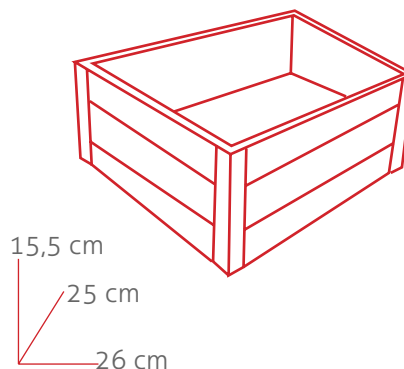

Cajas de Madera

Set-3

Lila
Ref. 89003

Gris
Ref. 89003

Blanco
Ref. 89003

Ref. 51003

 8430080510038

26 cm
20 cm
36 cm