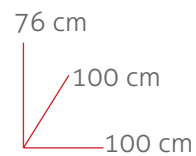

8430080771002