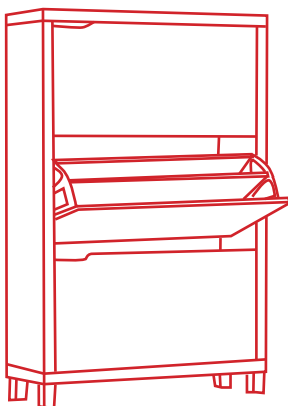

Serie Kubox

Acabado Naranja y Blanco

Ref. 65003

119 cm
24 cm
79 cm

CLOSETNORTE