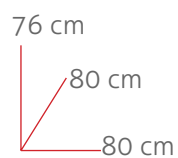

Mikado

Acabado Acido

Ref. 76080

8430080760808

Ref. 76100

8430080761003