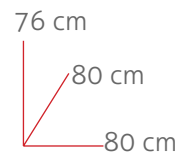

Ref. 70405 Naranja/Gris

Ref. 70407
Gris/Gris

Ref. 70406
Negro/Gris

76 cm
45/80 cm
90 cm

CLOSETNORTE

Ref. 77080

8430080770807

Ref. 77100