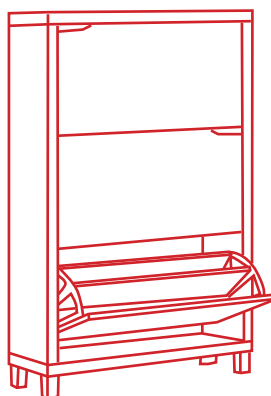

119 cm
24 cm
79 cm