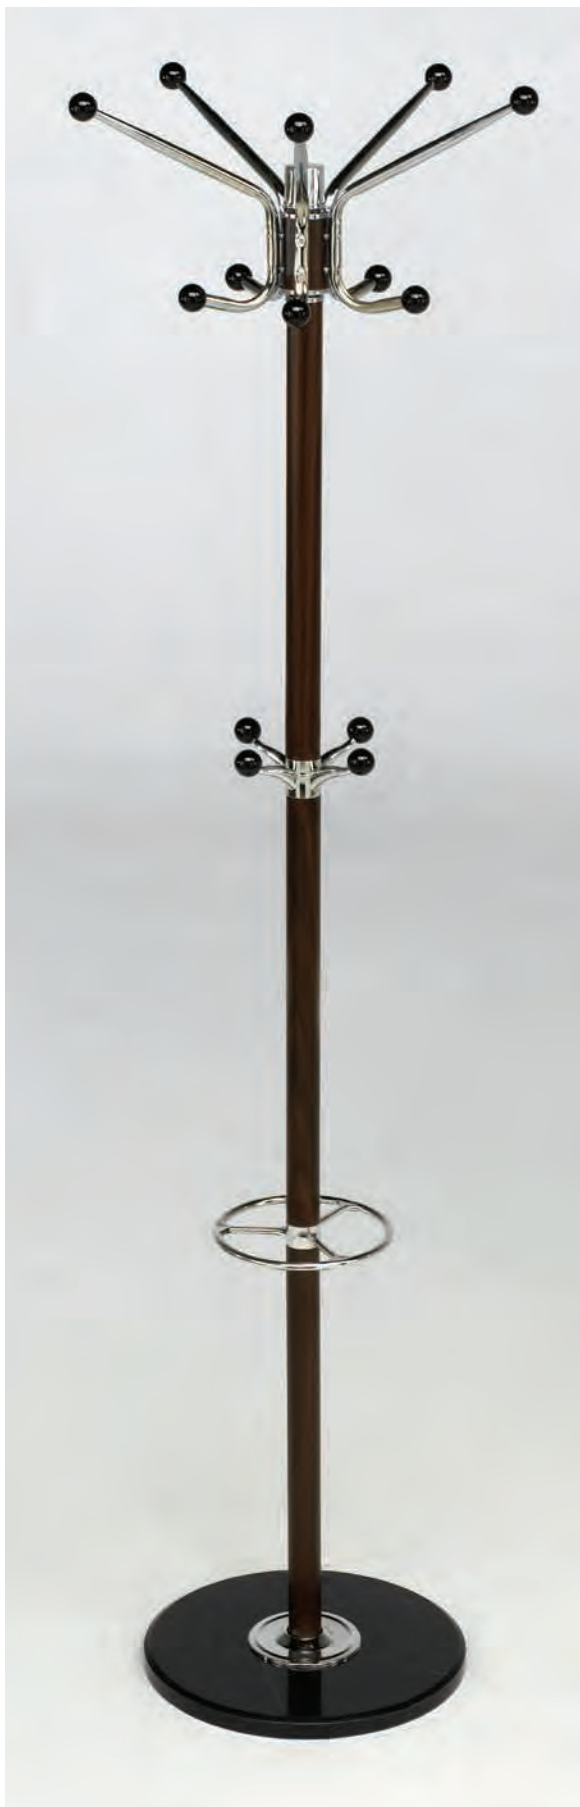

8430080150234

Ref. 15021

Azul

8430080150210

Taburete plegable

Ref. 15031
Negro

Ref. 15032
Rojo

Ref. 15033
Gris