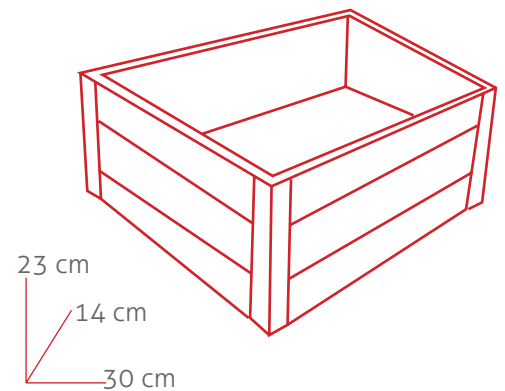

Cajas de Madera

Set-3

Lila
Ref. 89003

Gris
Ref. 89003

Blanco
Ref. 89003

Ref. 51003

 8430080510038

26 cm
20 cm
36 cm