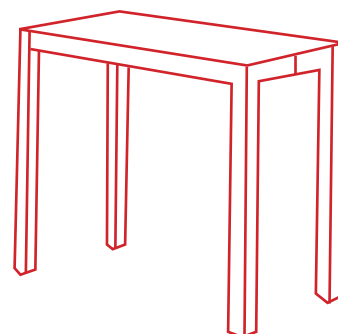

Ref. 70405 Naranja/Gris

Ref. 70407
Gris/Gris

Ref. 70406
Negro/Gris

76 cm
45/80 cm
90 cm

CLOSETNORTE

Ref. 77080

8430080770807

Ref. 77100