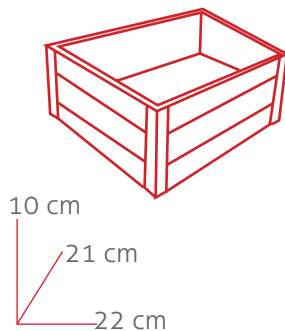

Cajas de Madera

Set-3

Lila
Ref. 89003

Gris
Ref. 89003

Blanco
Ref. 89003

Ref. 51003

 8430080510038

26 cm
20 cm
36 cm