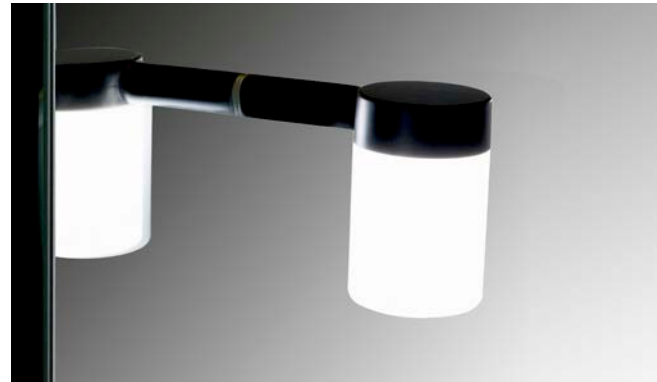

Milan

CM	W LED	LUMENS
60x75	2	200

Acabado acero/ Steel finish

Acabado negro/ Black finish