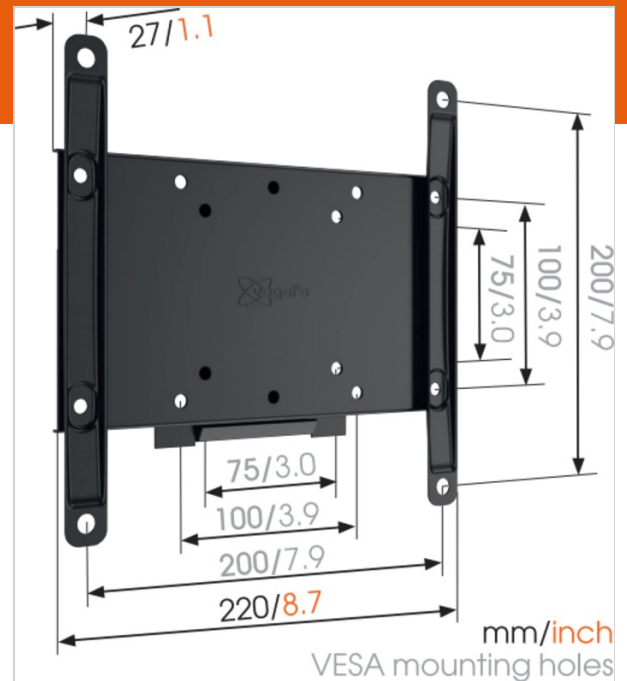

MA 2000 Soporte TV Fijo

Número de artículo (SKU) 8562000
Color Negro

Key Benefits

- Calidad fiable a un precio asequible, Monte su TV a sólo 2 cm de la pared

For TVs up to 40 inch (102 cm)

The MA2000 is a solid wall mount that fits TVs from 19 to 40 inch (48 to 102 cm). It provides secure support for TVs up to 30 kg.

Flat wall mounts for when space is at a premium

A flat M-series wall mount is a great solution if you want to save the maximum amount of space. Enjoy your TV when you're watching it, and enjoy the extra space in your room when you're not.

The M-series: solid and straightforward wall mounting solutions

Protect your TV by mounting it securely to the wall with a Vogel's M-series TV bracket. This full range of wall mounts features solid, reliable build quality and is protecting your TV from accidental damage. The Vogel's M-series: safety first at an affordable price.

MA 2000 Soporte TV Fijo

VOGEL'S HOLDING BV 2018 (c) All rights reserved
 Subject to printing errors, technical and price
 amendments
 Date: 19-09-2018

www.vogels.com

Specifications

Product specifications

Número de tipo de producto	MA2000-B1
Número de artículo (SKU)	8562000
Color	Negro
Caja individual EAN	8712285331480
Tamaño de producto	S
Certificación TÜV	Si
Garantía	2 años
Tamaño mín. de pantalla (pulgadas)	19
Tamaño máx. de pantalla (pulgadas)	40
Carga máx. de peso (kg)	30
Patrones VESA fijos estándar	75 mm x 75 mm 100 mm x 100 mm 200 mm x 100 mm 200 mm x 200 mm
Tamaño máx. de perno	M8
Altura máx. de interfaz (mm)	0
Anchura máx. de interfaz (mm)	0