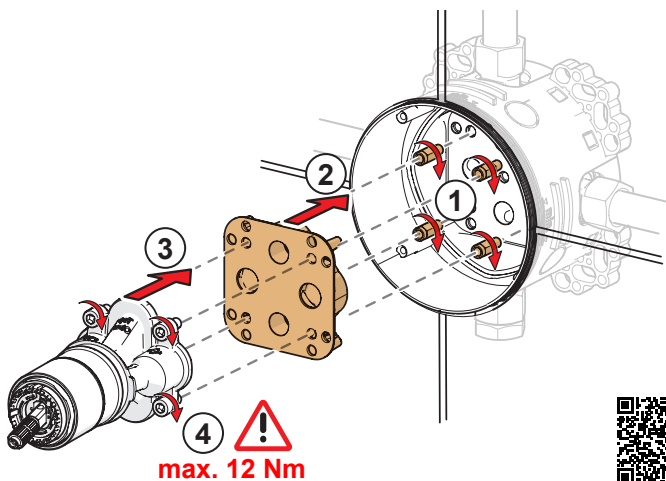

<http://movie.hansa.com/blbx_trblshoot_warmcold>