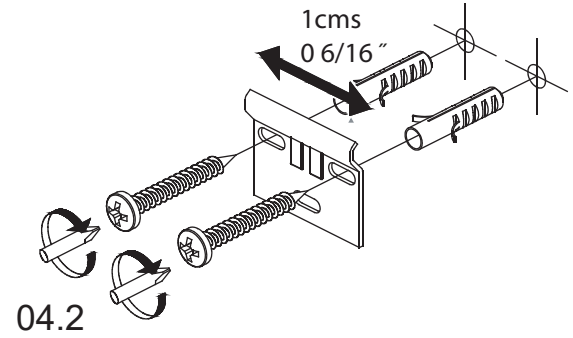

04.

MLV 60 MLV 23 5/8"	x2	x4	x4
MLV 90-120 MLV 35 7/16"	x3	x6	x6

BO-719

04.1

04.2

05.

05.1

05.3

05.2

05.3

05.2
±1cms
±0 6/16"

06.

06.1

06.2