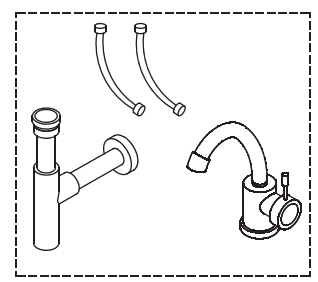

04.

MLV 60 MLV 23 5/8"	x2	x4	x4
MLV 90-120 MLV 35 7/16"	x3	x6	x6

BO-719

04.1

04.2

05.

05.1

05.3

05.2

05.3

05.2
±1cms
±0 6/16"

06.

06.1

06.2