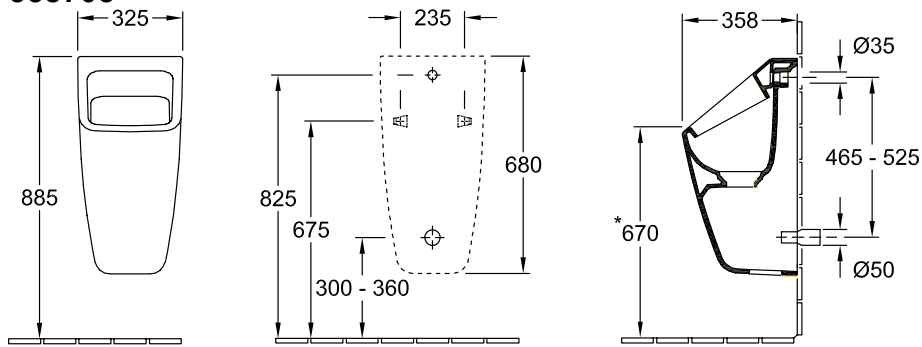

URINAL ARCHITECTURA

PRODUCT INFORMATION

1 . POSITION

Model	558705
Collection	Architettura
PROJECTS	 PLUS
Width	325 mm
Height	680 mm
Depth	355 mm
Weight	24,3 kg
description	Sanitary porcelain Incl. outlet, consisting of ViChange siphon cartridge and ceramic outlet cover, fastening set included EN 13407
Flush volume	1 l
Target	with target
Inlet	concealed water inlet
material	Sanitary porcelain
Specification texts	Architettura; Siphonic urinal; Sanitary porcelain; Size: 325 x 680 x 355 mm; Rectangle; Flush volume: 1 l; Incl. outlet, consisting of ViChange siphon cartridge and ceramic outlet cover, fastening set included; EN 13407; with target

COLOURS

White Alpin	55870501	4051202476519
White Alpin CeramicPlus	558705R1	4051202476502

TECHNICAL DRAWINGS

558705

* We recommend installation at a height suitable for the average user!

TECHNICAL DRAWINGS

558705

* We recommend installation at a height suitable for the average user!