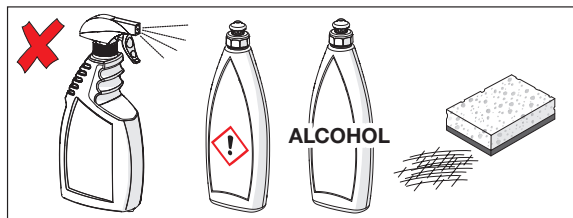

SE Rengöring

SK Čistenie

UA Чищення

Oras Group is a powerful European provider of sanitary fittings: the market leader in the Nordics and a leading company in Continental Europe. The company's mission is to make the use of water easy and sustainable and its vision is to become the European leader of advanced sanitary fittings. Oras Group has two strong brands, Oras and Hansa.