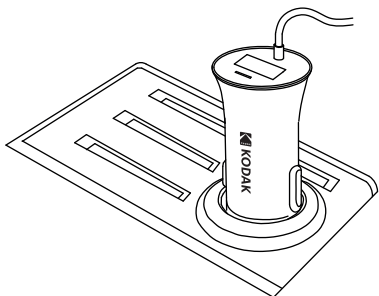

BRUGSANVISNING

1 - Sæt bilopladerens stik i køretøjets strømforsyningsport