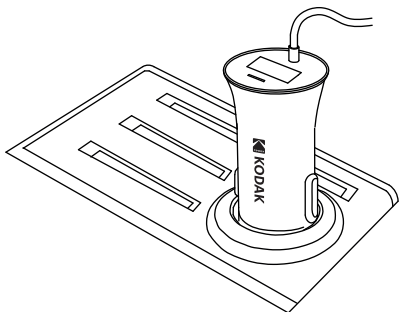

FI

ET

DA

HOW TO USE

1 - Insert car charger plug into the vehicles power port.

2 - Connect device to the Lightning™ connector.

CAUTION

1. Remove the charger from vehicle power port when not in use.
2. Handle with care to avoid damage to the vehicle power port.
3. Do not expose connector to metal parts to prevent shorting.