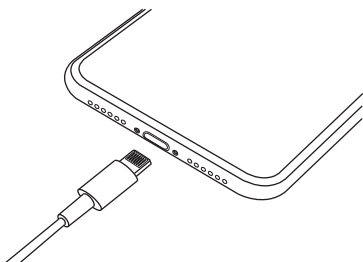

FI

ET

DA

HOW TO USE

1 - Insert car charger plug into the vehicles power port.

2 - Connect device to the Lightning™ connector.

CAUTION

1. Remove the charger from vehicle power port when not in use.
2. Handle with care to avoid damage to the vehicle power port.
3. Do not expose connector to metal parts to prevent shorting.