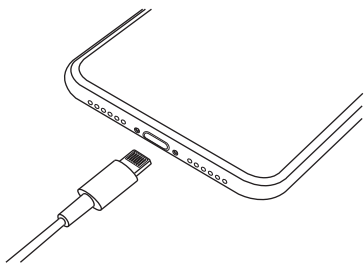

2 - Slut apparatet til Lightning™-stikket