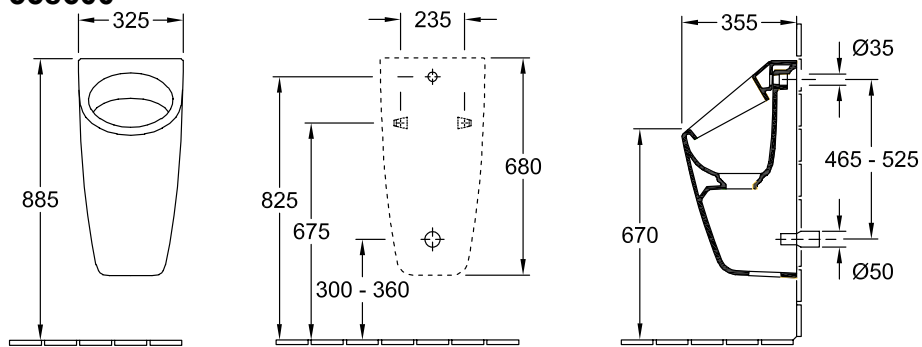

TECHNICAL DRAWINGS

558600