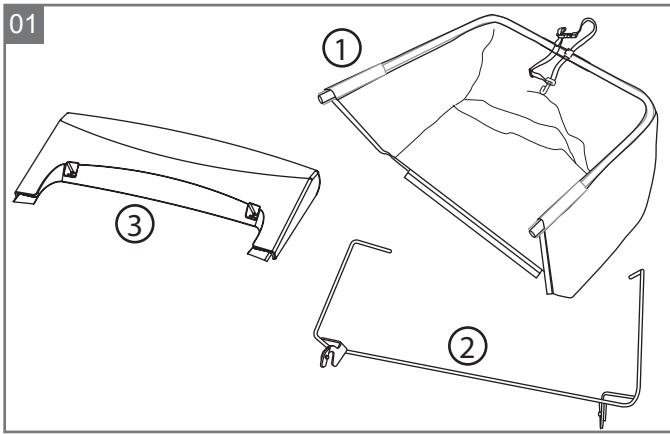

RazorCut 28.1 HM easy, RazorCut 38.1 HM comfort

GU 400, Easy 38-5 Combi