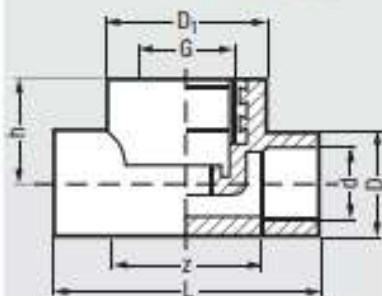

Concealed valve (only upper part) chrome heavy part

Code	Dimension G	kg	Pack.
AQ5993	3/4"	0,31	1

Concealed valve (only upper part) chrome light part

Code	Dimension G	kg	Pack.
AQ5992	3/4"	0,21	1

Straight seat valve (only upper part) green handle

Code	Dimension G	kg	Pack.
AQ5991	3/4"	0,12	1

Tee 90° (Female thread) for internal valve

Code	d	G	D	L	D <sub>1</sub>	z	h	kg	Pack.
AQ599A2034	20	3/4"	33	80	45	46	33	0,11	100
AQ599A2534	25	3/4"	36	80	45	43	33	0,12	80
AQ599A3234	32	3/4"	43	75	45	39	33	0,14	80