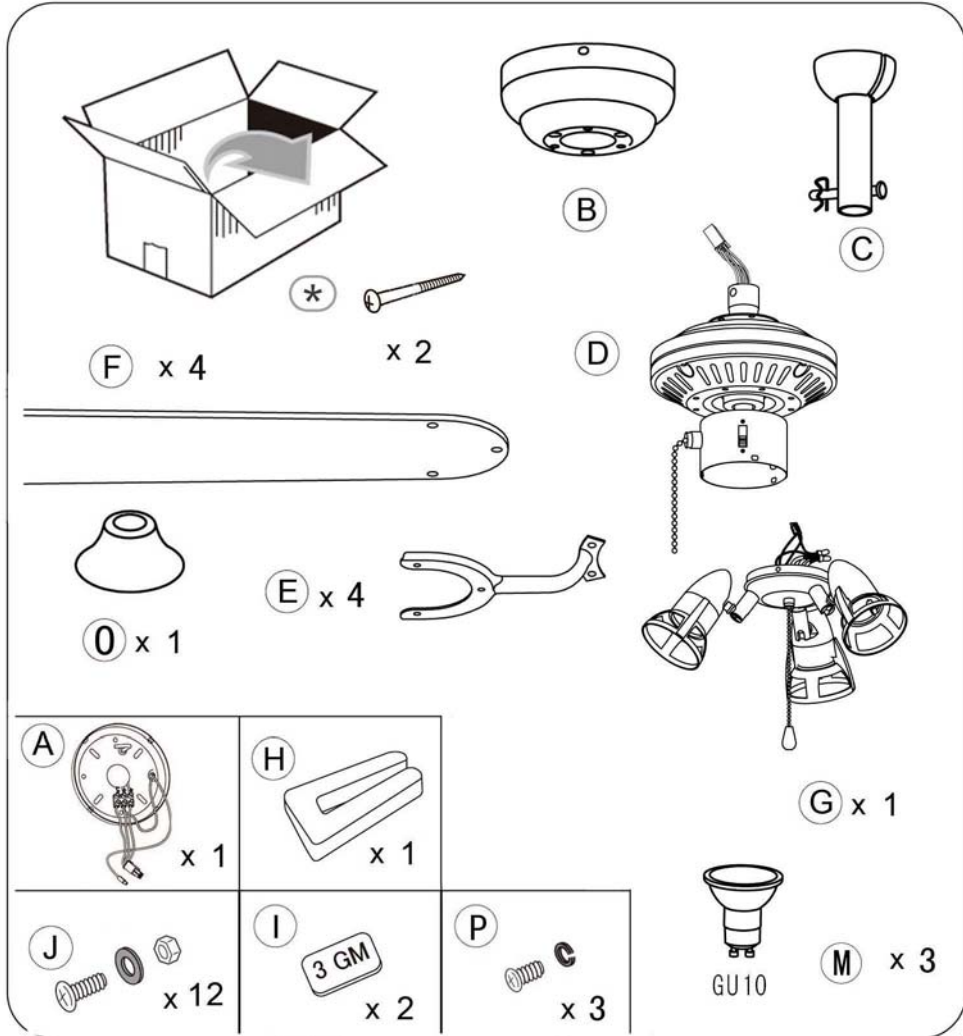

ITEM NO.: NS42+3SGH  
BAHAG NO.: 20431440

Made For:

BAHAG AG  
Gutenbergstr. 21  
68167 Mannheim  
Germany

230V~50Hz

Motor: 50W

  3x max. 50W GU10 incl.

DATE CODE: FEBRUARY 2013

1