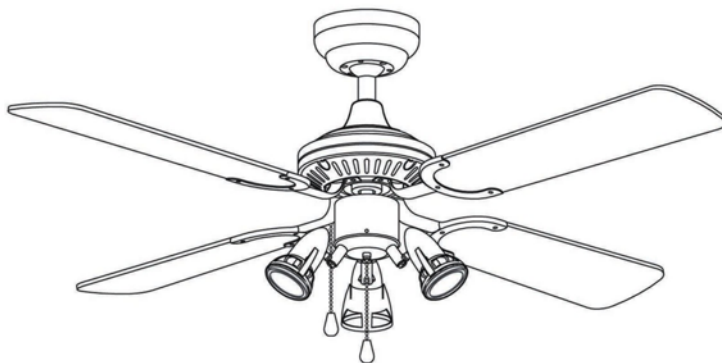

ITEM NO.: NS42+3SGH  
BAHAG NO.: 20431440

Made For:

BAHAG AG  
Gutenbergstr. 21  
68167 Mannheim  
Germany

230V~50Hz

Motor: 50W

  3x max. 50W GU10 incl.

DATE CODE: FEBRUARY 2013

1

2

4 -1

5 -1

6 -1

3

7-1

8-1

9-1