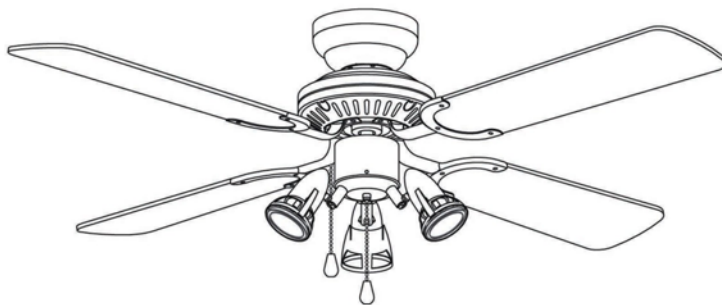

ITEM NO.: NS42+3SGH  
BAHAG NO.: 20431440

Made For:

BAHAG AG  
Gutenbergstr. 21  
68167 Mannheim  
Germany

230V~50Hz

Motor: 50W

  3x max. 50W GU10 incl.

DATE CODE: FEBRUARY 2013

1

2

4 -1

5 -1

6 -1

3

7-1

8-1

9-1