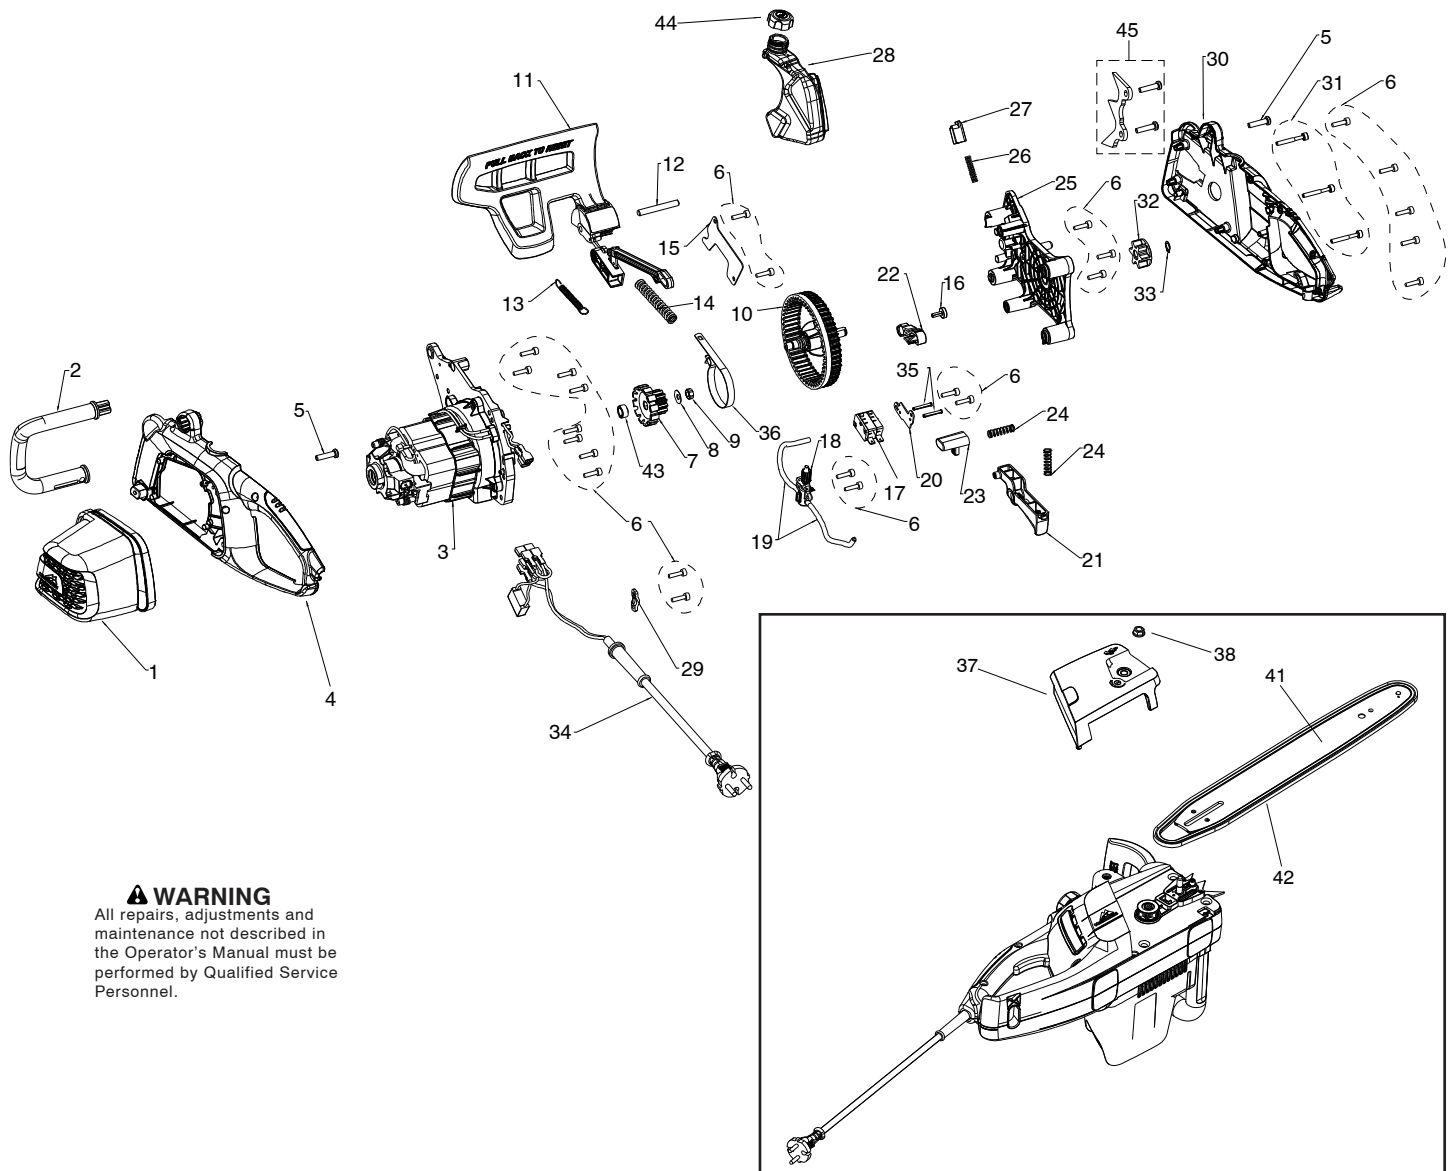

Parts List No. 967147901		 <b>McGULLOCH</b> ® PARTS LIST	MODEL CSE 1835
Date 5/19/14	Replaces 3/7/14		NOTE : Illustration may differ from actual model due to design changes.

**⚠ WARNING**

All repairs, adjustments and maintenance not described in the Operator's Manual must be performed by Qualified Service Personnel.

Ref.	Part No.	Description	Ref.	Part No.	Description	Ref.	Part No.	Description
1	581126701	Cover, Motor	22	579044001	Lever, Switch	42	577615122	Saw Chain, 14"
2	581126901	Handle, Front	23	581132801	Lock, Trigger	43	586628301	Spacer
3	579044904	Motor Assy	24	530042091	Spring	44	586873701	Tank Cap Assy
4	581126601	Housing, Left	25	581006501	Bearing Housing Assy	45	586873601	Spike Kit
5	530016432	Screw	26	545071201	Spring, Handguard Position			
6	530016449	Screw	27	580637501	Catch, Hand Guard			
7	579043101	Pinion	28	580977802	Tank Assy (Incl. 44)			
8	586555801	Disc Spring	29	579715501	Cord Bracket			
9	574594401	Nut	30	581126501	Housing, Right			
10	579658801	Gear Assy	31	530016448	Screw			
11	579590001	Link Assy, Chain Brake	32	579045701	Sprocket			
12	579045302	Pin, Hand Guard	33	530042090	Retaining Ring			
13	579044301	Spring, Coast Brake	34	579663703	Cord			
14	579589801	Spring, Brake	35	586082401	Pin			
15	579044801	Plate, Brake Spring	36	579044701	Brake Band			
16	579598601	Screw, Retaining	37	585638303	Cover, Bar - Tooled			
17	586072201	Micro Switch	38	530015917	Nut, Bar			
18	579043901	Oil Pump	39	--	--			
19	579044101	Oil Hose	40	--	--			
20	586073401	Plate, Switch	41	577614326	Bar, 14 In.			
21	581132701	Trigger						

✓ = New Part Number For This IPL