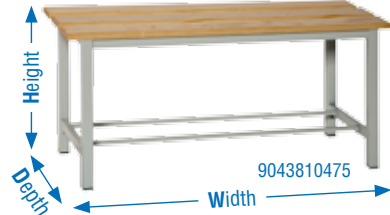

5 years
SIMONRACK
GUARANTEE

9043810475