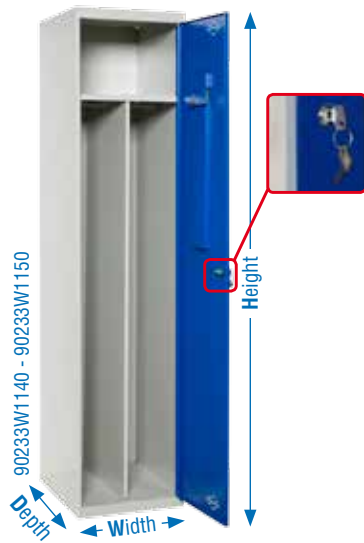

5 years SIMONRACK GUARANTEE

STANDARD RAL 7035

DIVISOR TWIN

MONOBLOCK

CON DIVISOR / TWIN	H x W x D mm (inch)	Simon Code	EAN	Kg (lb)/Unit	€/Unit
SIMONLOCKER WTAD101/400 (1 column / 1 door)	1800 x 400 x 500 (70.9"x15.8"x19.7")	90233W1140	8435104938010	25,00 (55.1)	238,53 €
SIMONLOCKER WTAD202/800 (2 column / 2 door)	1800 x 800 x 500 (70.9"x31.5"x19.7")	90233W2180	8435104938027	47,20 (104.1)	411,08 €
SIMONLOCKER WTAD303/1200 (3 column / 3 door)	1800 x 1200 x 500 (70.9"x47.2"x19.7")	90233W3112	8435104938034	69,10 (152.3)	594,38 €
SIMONLOCKER WTAD101/500 (1 column / 1 door)	1800 x 500 x 500 (70.9"x19.7"x19.7")	90233W1150	8435104937952	25,20 (55.6)	268,98 €
SIMONLOCKER WTAD202/1000 (2 column / 2 door)	1800 x 1000 x 500 (70.9"x39.4"x19.7")	90233W2110	8435104937945	47,20 (104.1)	502,43 €
SIMONLOCKER WTAD303/1500 (3 column / 3 door)	1800 x 1500 x 500 (70.9"x59.1"x19.7")	90233W3115	8435104937938	69,40 (153.0)	705,43 €