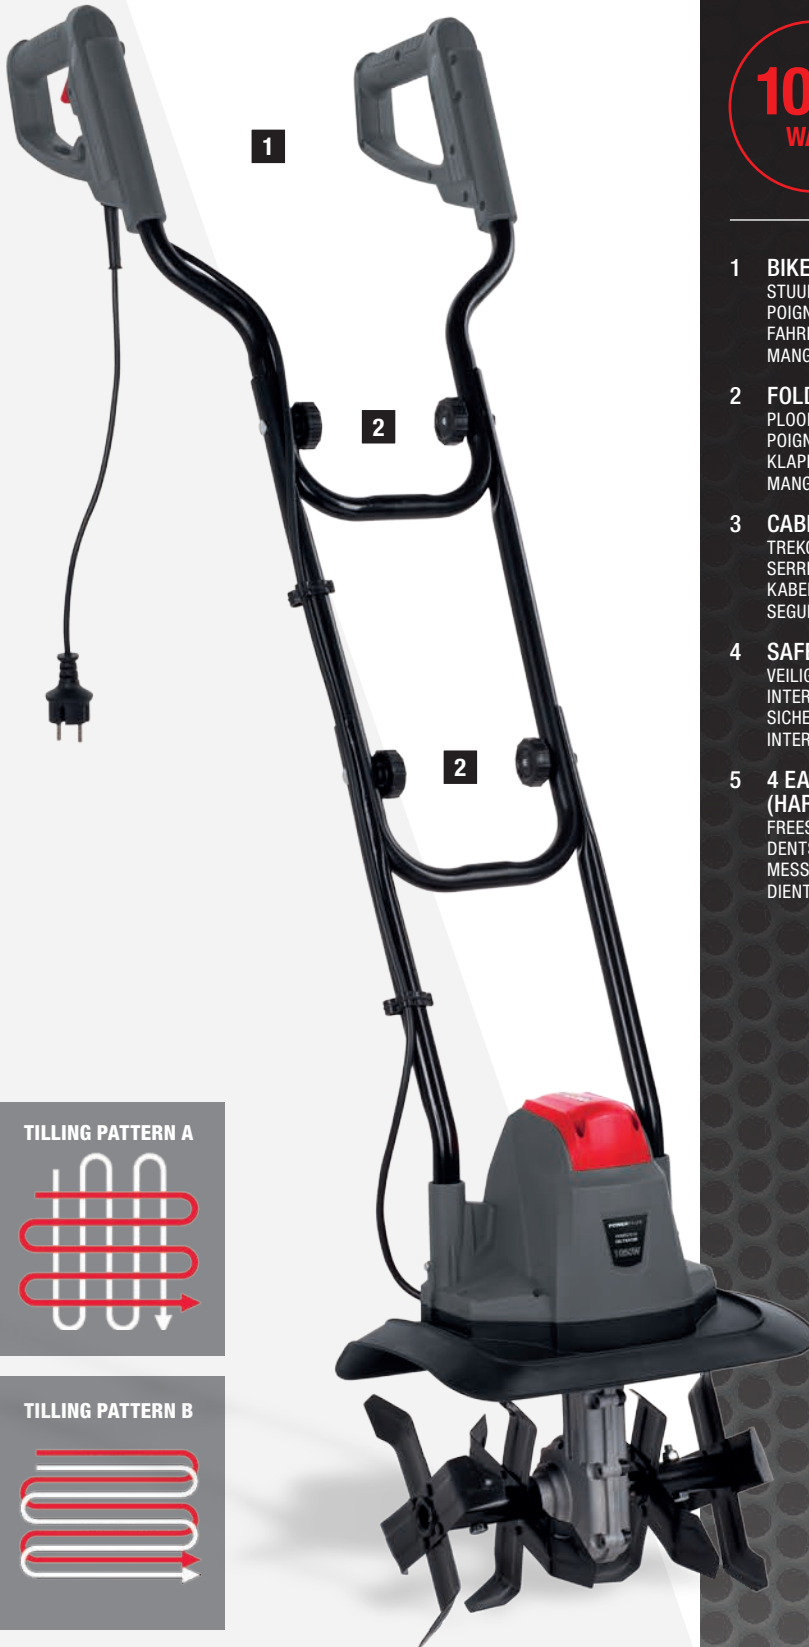

1050
WATT

320
mm
WIDTH

220
mm
DEPTH

2
YEAR
WARRANTY

1 BIKE HANDLE
STUURHANDGREEP
POIGNÉE DE TYPE GUIDON
FAHRRADGRIFF
MANGO DE BICICLETA

2 FOLDABLE HANDLE
PLOOIBARE HANDGREEP
POIGNÉE REPLIABLE
KLAPPBARER GRIFF
MANGO PLEGABLE

3 CABLE RELIEF
TREKONTLASTING
SERRE-CÂBLE
KABEL-ZUGENTLASTUNG
SEGURO PARA CABLE

4 SAFETY SWITCH
VEILIGHEIDSSCHAKELAAR
INTERRUPTEUR DE SÛRETÉ
SICHERHEITSSCHALTER
INTERRUPTOR DE SEGURIDAD

5 4 EASY REPLACEABLE KNIVES (HARD METAL)
FREESMESSEN
DENTS
MESSER
DIENTES

TILLING PATTERN A

TILLING PATTERN B

POWERPLUS

**AVAILABLE
MARCH 2017**

CULTIVATOR 1050W - POWEG7010

This handy electric cultivator is ideal for any small-scale garden job. In springtime you can cultivate firm ground, aerate soil and dig in fertilisers or compost. In summer you can use our POWEG7010 for digging up weeds or cultivating flower beds and vegetable gardens. The Powerplus POWEG7010 working width equals 320mm and its working depth 220mm. It comes with an ergonomic bike handle that can be folded to store your cultivator without taking up too much place.

TECHNICAL SPECIFICATIONS POWEG7010		Features	Box content	Symbols
Rated voltage/frequency	230-240V~ 50Hz	<ul style="list-style-type: none"> • Cable relief • 4 hard metal knives • Safety switch • Bike handle • Foldable for easy storage 	1x cultivator	
Power input	1050W		4x knives	
Rotation speed	380min ⁻¹		1x manual	
Working width	320mm			
Working depth	220mm			
Knives	4			