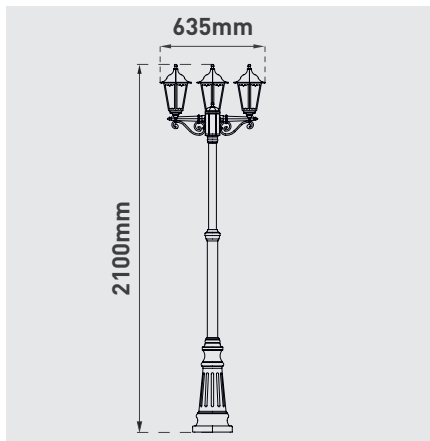

FAROLA TRIPLE 2,1M DECORATIVA EXTERIOR

6 PANELES

- Cuerpo de aluminio fundido y paneles de cristal
- Grado de protección IP44
- Portalámparas E27 (lámpara no incluida)
- Potencia máxima de lámpara 100W
- Fácil instalación y reemplazo de lámpara

CAT NO.	BASE	POTENCIA MÁXIMA	ACABADO
LEXDCLL6PB3-ES	E27	100W	NEGRO
LEXDCLL6PW3-ES	E27	100W	BLANCO

LUCECO

Esta luminaria es compatible con bombillas de las clases energéticas:

874/2012

STANDARDS

EN 60598-1	Luminaires - General requirements
EN 60598-2-1	Luminaires. Part 2: Particular requirements. Section One: Fixed general purpose luminaires
EN 55015	Limits and methods of measurement of radio disturbance characteristics of electrical lighting and similar equipment
EN 61547	Equipment for general lighting purposes - EMC immunity requirements
EN 61000-3-2	Electromagnetic compatibility (EMC) - Part 3-2: Limits - for harmonic current emissions
EN 62471	Photobiological safety of lamps and lamp systems
2002/96/EC	Waste Electrical & Electronic Equipment (WEEE)
2011/65/EU	Restriction of the use of certain Hazardous Substances in EEE (RoHS)
[EC] No 1907/2006	The Registration, Evaluation, Authorisation and Restriction of Chemicals (REACH)