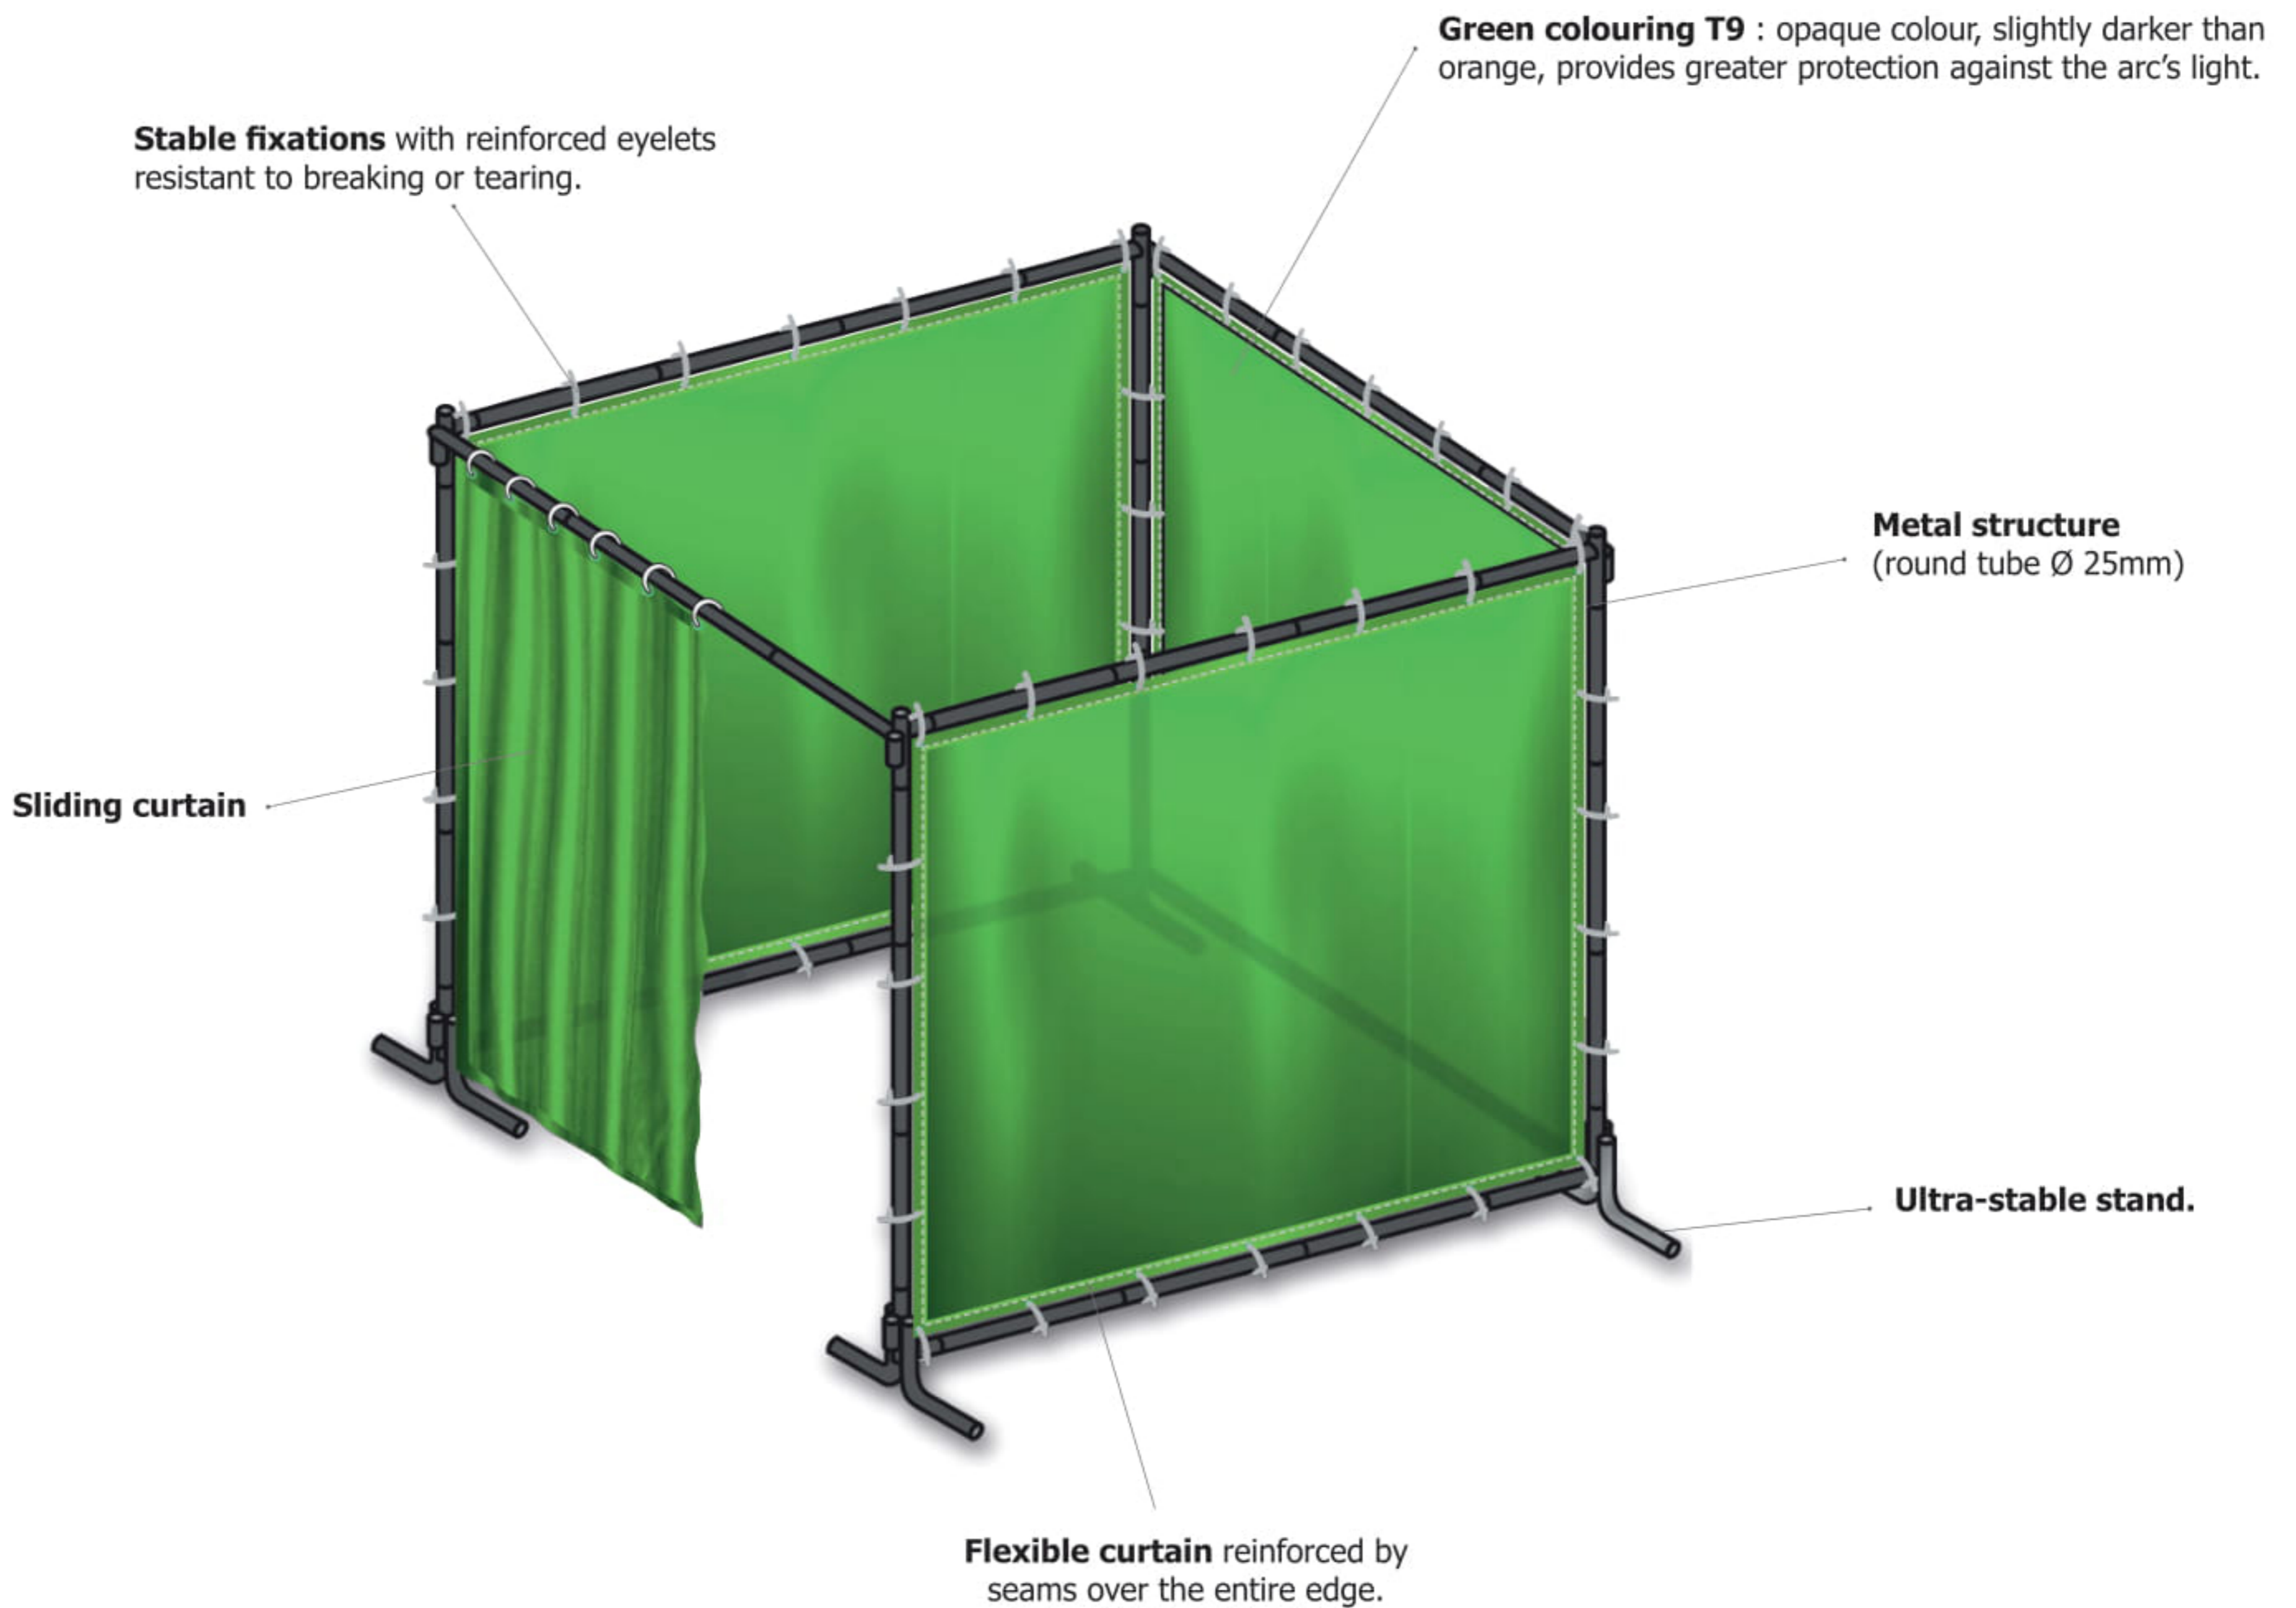

The OPTICAB 240.G welding bay provides an effective barrier against welding rays, arcs and projections.. It isolates the welder and protects other people from welding related risks.

- Complies with European standard EN 1598-2011.
- Filters both the visible and invisible light emitted by the welding arc.
- 100% PVC matter, extinguishable and highly resistant (0.40 mm thick).
- Does not require tools or assembly.
- Surface: 5,76 m² (10 m³).

		Curtain size without frame	cm	kg	
OPTICAB 240.G	Green T9	240 x 240 x 180 (H) cm	965 x 290 x 290	38	