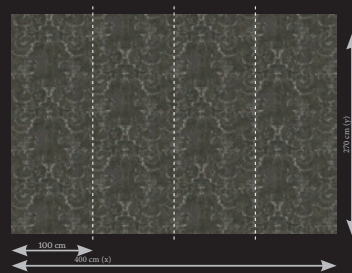

Digitaldruck
digital print

Technische Informationen Digitaldruck:

- Hochwertige, leicht zu verarbeitende 200 g Vliesträger.
- Allergiefreie, geruchsneutrale Farben.
- Anwenderfreundliche Bahnbreite von 1m.

Standardgröße 400 cm x 270 cm. Auch spezielle Wünsche (andere Abmessungen oder eigene Motive) setzen wir gerne für Sie um. Die Bildmotive in dieser Karte sind nicht farbverbindlich. Weitere Informationen bekommen Sie bei Ihrem Fachhändler oder unter:
www.as-creation.de/tapeten/fototapeten

Technical information digital print:

- High-quality, 200g non-woven backing, easy to prepare and hang.
- Hypoallergenic, odour-free printing ink.
- Wallpaper lengths come in user-friendly widths of 1 metre.

Standard: DD118821 400 cm x 270 cm
Individuell: DD118821 $\frac{(\text{x})}{(\text{y})}$ cm x $\frac{(\text{y})}{(\text{x})}$ cm

Standard: DD118822 400 cm x 270 cm
Individuell: DD118822 $\frac{(\text{x})}{(\text{y})}$ cm x $\frac{(\text{y})}{(\text{x})}$ cm