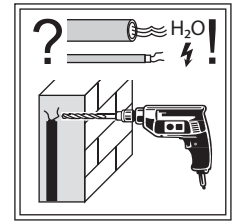

Camargue®

STAR

WTU mit LED	
Dark Oak	7075112
Weiß	7075312
Berg Eiche	7712612
Eiche Maron	7075612
Grafit	7075712
Schwarz	7347412

Dieses Produkt enthält eine Lichtquelle der Energieeffizienzklasse G.
This product contains a light source of energy efficiency class G.

i Ausbau Elektroteile zum Austausch oder Entsorgung

Lichtquellen austauschbar / nicht austauschbar.

Separates Betriebsgerät austauschbar / nicht austauschbar.

Separates Betriebsgerät durch Fachkraft austauschbar / nicht austauschbar.

Bitte beachten Sie die Hinweise in der Montageanleitung und den Pflegehinweisen Ihres Möbels!

Lanzet® Badmöbel GmbH & Co. KG

Ostbahnstraße 118 • D-91217 Hersbruck

Tel.: 09151/1108499-0

info@lanzet.de www.lanzet.de