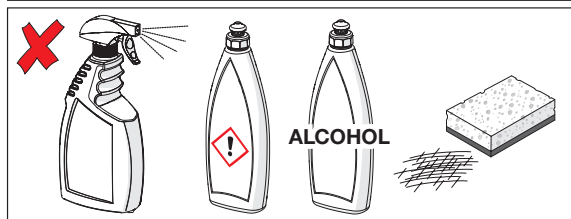

SE Rengöring

SK Čistenie

UA Чищення

Oras Group is a powerful European provider of sanitary fittings: the market leader in the Nordics and a leading company in Continental Europe. The company's mission is to make the use of water easy and sustainable and its vision is to become the European leader of advanced sanitary fittings. Oras Group has two strong brands, Oras and Hansa.