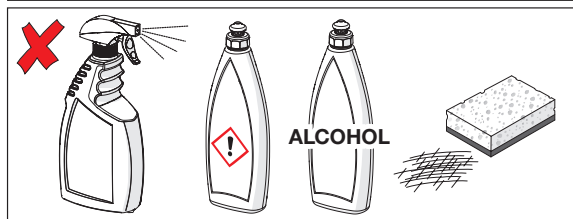

SK Čistenie

UA Чищення

Oras Group is a powerful European provider of sanitary fittings: the market leader in the Nordics and a leading company in Continental Europe. The company's mission is to make the use of water easy and sustainable and its vision is to become the European leader of advanced sanitary fittings. Oras Group has two strong brands, Oras and Hansa.