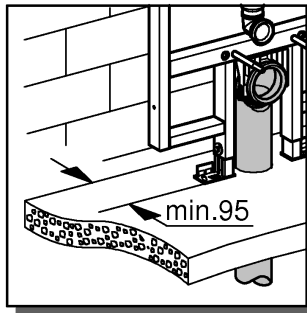

38 994

Rapid SL

Design + Engineering GROHE Germany

99.0068.031/ÄM 226590/04.14

GROHE
ENJOY WATER®

i

1

2