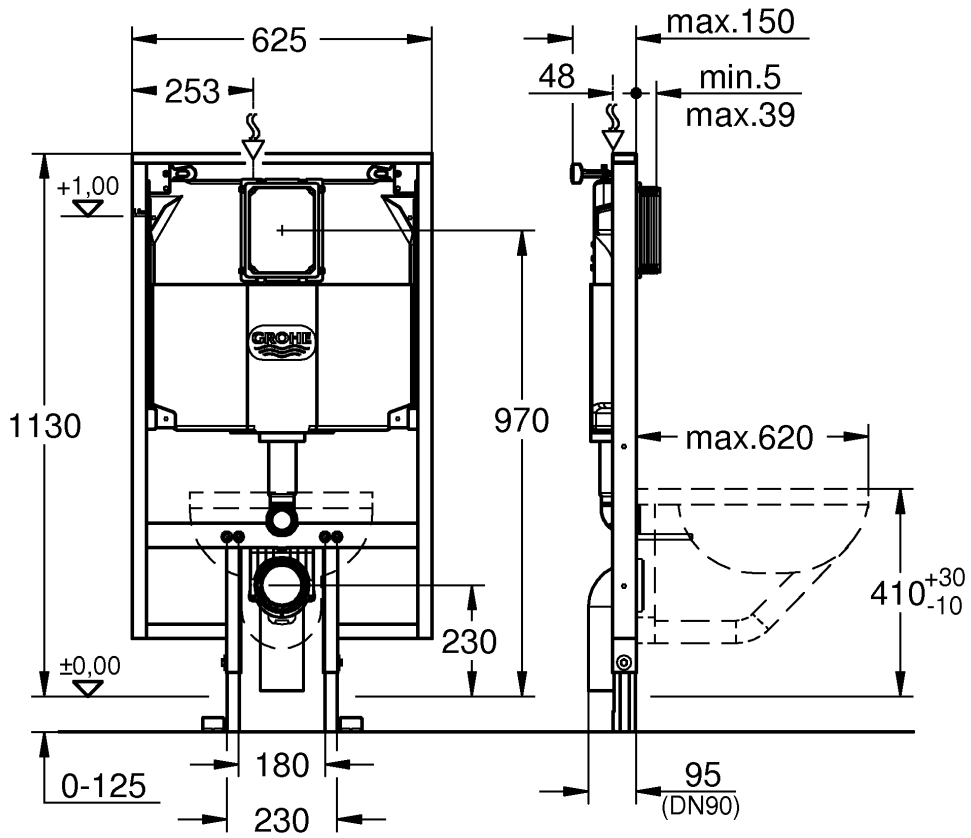

38 994

Rapid SL

Design + Engineering GROHE Germany

99.0068.031/ÄM 226590/04.14

GROHE
ENJOY WATER®

i

1

2

3

4

5

6

7

| | X | Y | Z |
|-----------|-------|-------|--------|
| 6 l | 54 mm | 57 mm | >18 mm |
| > 6 l | 54 mm | 78 mm | <3 mm |

A series of 20 horizontal lines spaced evenly down the page, providing a template for writing.