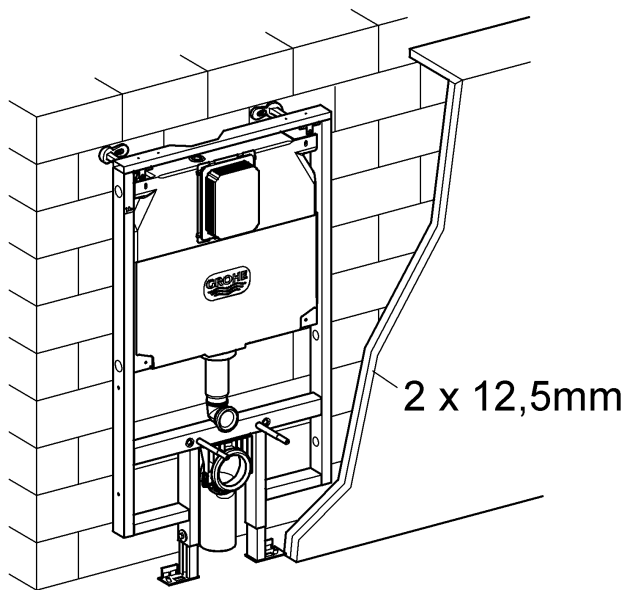

38 994

Rapid SL

Design + Engineering GROHE Germany

99.0068.031/ÄM 226590/04.14

GROHE
ENJOY WATER®

i

1

2