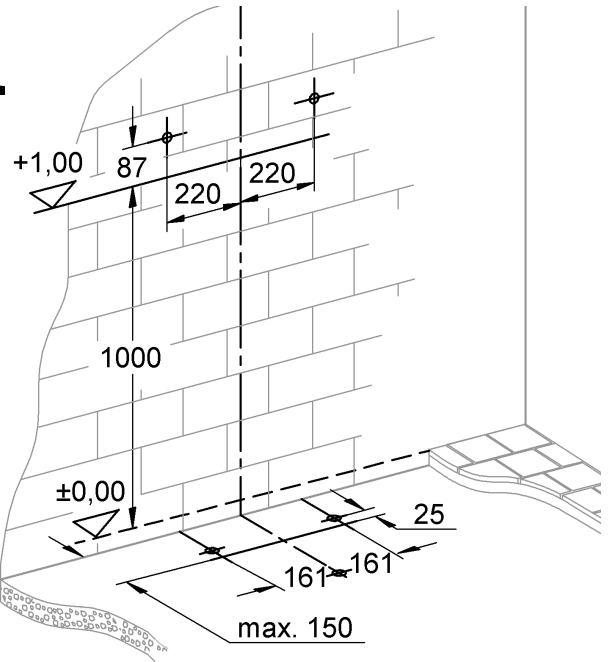

38 994

Rapid SL

Design + Engineering GROHE Germany

99.0068.031/ÄM 226590/04.14

GROHE
ENJOY WATER®

i

1

2

3

4

5

6

7

| | X | Y | Z |
|-----------|-------|-------|--------|
| 6 l | 54 mm | 57 mm | >18 mm |
| > 6 l | 54 mm | 78 mm | <3 mm |

A series of 20 horizontal lines spaced evenly down the page, providing a template for writing.