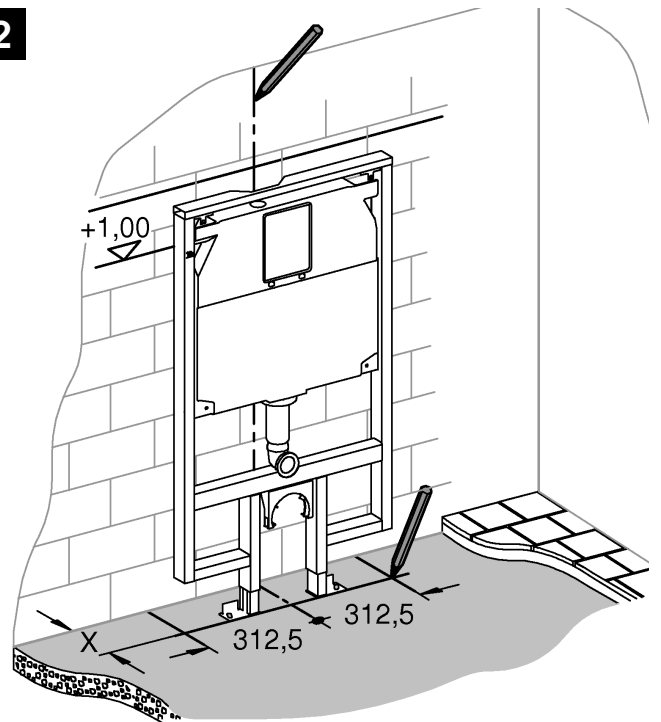

38 994

Rapid SL

Design + Engineering GROHE Germany

99.0068.031/ÄM 226590/04.14

GROHE
ENJOY WATER®

i

1

2