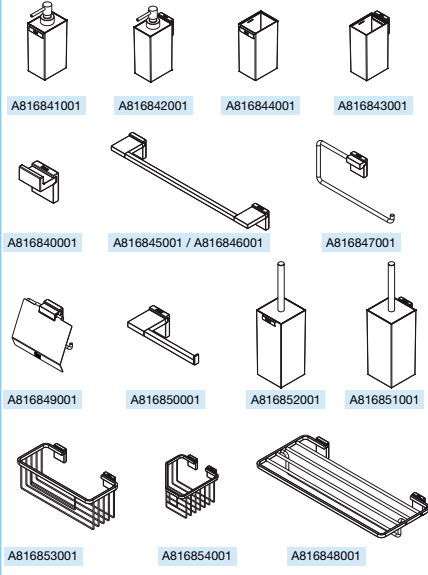

MODELOS DE PRODUCTO ACABADO

Models of end product

RECAMBIOS COMUNES

Common spare parts

RECAMBIOS ESPECÍFICOS

Specific spare parts

1	x 2	AA0001600R
2	x 2	
3	x 2	
4		
6		AA0001700R
7		
8		AA0002300R
1	x 2	
2	x 2	
3	x 2	AA0001800R
9		
7		AA0002000R
10		
11		AA0001900R
11		AA0002100R

PRODUCTO ACABADO COMPATIBLE

Compatible end product

5		A816840001
1	x 2	
2	x 2	
3	x 2	
4		