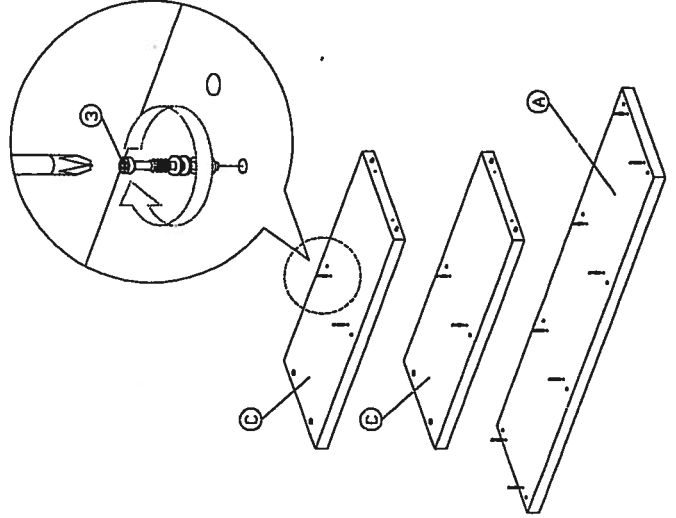

Assembly Instruction

Model : KUBOS 3020

PART LIST

No.	SHAPE	Hardware List DESCRIPTION	Qty.
1		8x25mm Dowel	20Pcs
2		8x50mm Dowel	4Pcs
3		15MM Myfix Mini Fix	12Sets
4		15MM Mini Fix Cap	4Pcs
5		15MM Mini Fix Cap	4Pcs
6		M3.5x16mm Screw	12Pcs
7		M4x65mm Screw	8Pcs
8		Plastic Sofa Leg	4Pcs

Dowel / Cam - Lock Installation

Step 1

Step 4

Step 2

Step 3

Step 5

Step 6