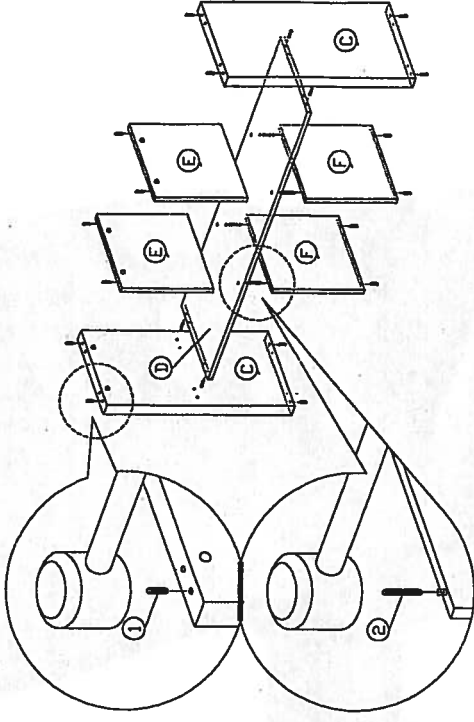

Assembly Instruction

Model : KUBOS 3020

PART LIST

No.	SHAPE	Hardware List DESCRIPTION	Qty.
1		8x25mm Dowel	20Pcs
2		8x50mm Dowel	4Pcs
3		15MM Myfix Mini Fix	12Sets
4		15MM Mini Fix Cap	4Pcs
5		15MM Mini Fix Cap	4Pcs
6		M3.5x16mm Screw	12Pcs
7		M4x65mm Screw	8Pcs
8		Plastic Sofa Leg	4Pcs

Dowel / Cam - Lock Installation

Step 1

Step 4

Step 2

Step 3

Step 5

Step 6