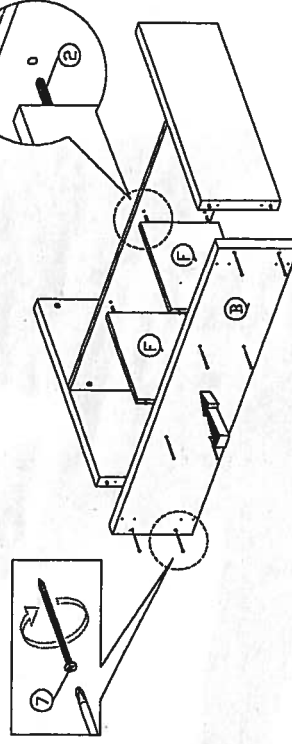

Assembly Instruction

Model : KUBOS 3020

PART LIST

No.	SHAPE	Hardware List DESCRIPTION	Qty.
1		8x25mm Dowel	20Pcs
2		8x50mm Dowel	4Pcs
3		15MM Myfix Mini Fix	12Sets
4		15MM Mini Fix Cap	4Pcs
5		15MM Mini Fix Cap	4Pcs
6		M3.5x16mm Screw	12Pcs
7		M4x65mm Screw	8Pcs
8		Plastic Sofa Leg	4Pcs

Dowel / Cam - Lock Installation

Step 1

Step 4

Step 2

Step 3

Step 5

Step 6