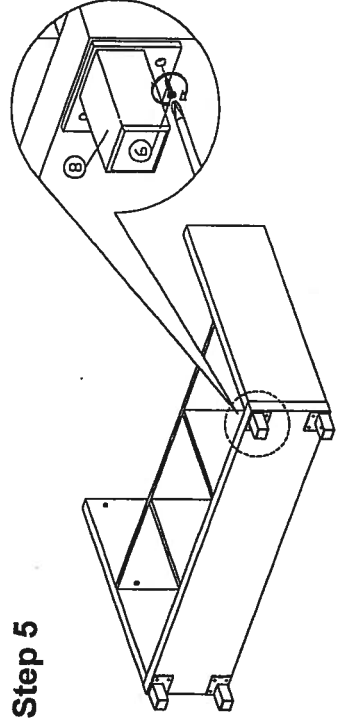

Assembly Instruction

Model : KUBOS 3020

PART LIST

No.	SHAPE	Hardware List DESCRIPTION	Qty.
1		8x25mm Dowel	20Pcs
2		8x50mm Dowel	4Pcs
3		15MM Myfix Mini Fix	12Sets
4		15MM Mini Fix Cap	4Pcs
5		15MM Mini Fix Cap	4Pcs
6		M3.5x16mm Screw	12Pcs
7		M4x65mm Screw	8Pcs
8		Plastic Sofa Leg	4Pcs

Dowel / Cam - Lock Installation

Step 1

Step 4

Step 2

Step 3

Step 5

Step 6