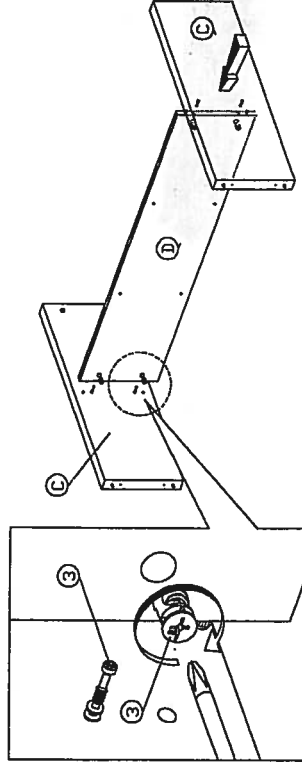

Assembly Instruction

Model : KUBOS 3020

PART LIST

No.	SHAPE	Hardware List DESCRIPTION	Qty.
1		8x25mm Dowel	20Pcs
2		8x50mm Dowel	4Pcs
3		15MM Myfix Mini Fix	12Sets
4		15MM Mini Fix Cap	4Pcs
5		15MM Mini Fix Cap	4Pcs
6		M3.5x16mm Screw	12Pcs
7		M4x65mm Screw	8Pcs
8		Plastic Sofa Leg	4Pcs

Dowel / Cam - Lock Installation

Step 1

Step 4

Step 2

Step 3

Step 5

Step 6