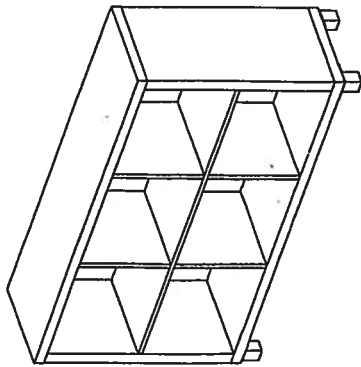

Assembly Instruction

Model : KUBOS 3020

PART LIST

No.	SHAPE	Hardware List DESCRIPTION	Qty.
1		8x25mm Dowel	20Pcs
2		8x50mm Dowel	4Pcs
3		15MM Myfix Mini Fix	12Sets
4		15MM Mini Fix Cap	4Pcs
5		15MM Mini Fix Cap	4Pcs
6		M3.5x16mm Screw	12Pcs
7		M4x65mm Screw	8Pcs
8		Plastic Sofa Leg	4Pcs

Dowel / Cam - Lock Installation