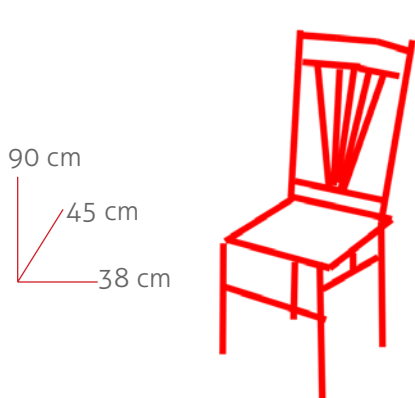

Ref. 80001

8430080800016