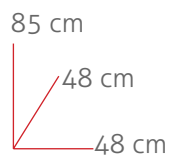

# Asientos Silla Alfa

Ref. 40010  
Blanco

Ref. 40011  
Naranja

Ref. 40012  
Negro

Ref. 40013  
Verde

Ref. 40014  
Rojo

Ref. 74001  
Blanco

Ref. 74002  
Negro