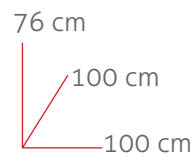

76 cm  
45/80 cm  
90 cm

**CLOSETNORTE**

Ref. 77080

8430080770807

Ref. 77100

8430080771002