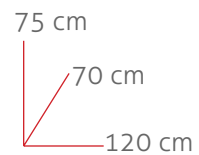

Ref. 80001

8430080800016