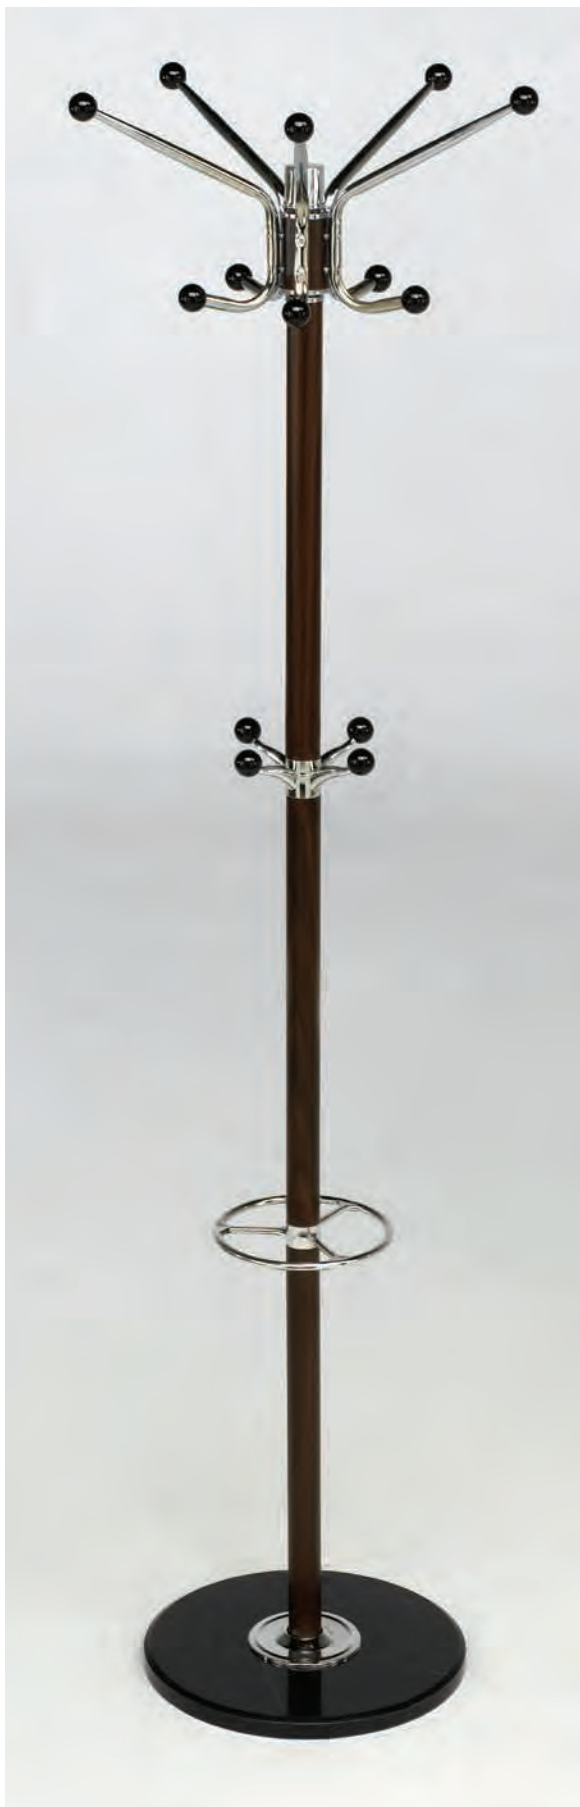

# Taburete plegable

Ref. 15031  
Negro

Ref. 15032  
Rojo

Ref. 15033  
Gris

177 cm  
30 cm

Ref. 19300

 8430080153006