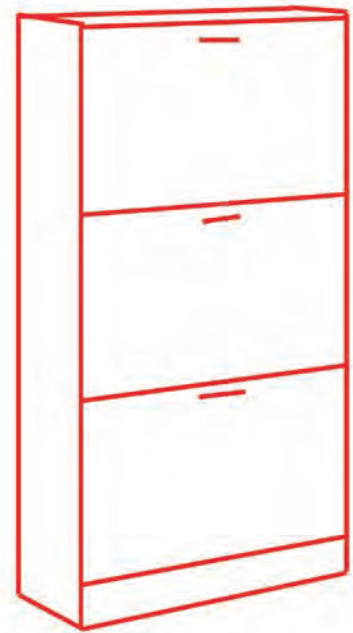

117 cm

24 cm

60 cm