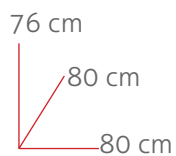

Mikado

Acabado Acido

Ref. 76080

8430080760808

Ref. 76100

8430080761003