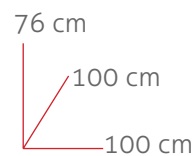

Mikado

Acabado Acido

Ref. 76080

8430080760808

Ref. 76100

8430080761003