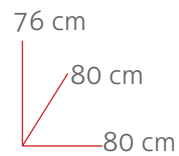

76 cm  
45/80 cm  
90 cm

**CLOSETNORTE**

Ref. 77080

8430080770807

Ref. 77100

8430080771002