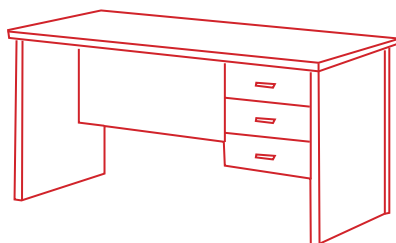

# Mesa Óscar

Ref. 75011  
Wengué

Ref. 75011  
Maple (Cerezo)

75 cm  
71 cm  
150 cm

Ref. 15002  
Cherry

 8430080151026

Ref. 15004  
Rojo

 8430080151040