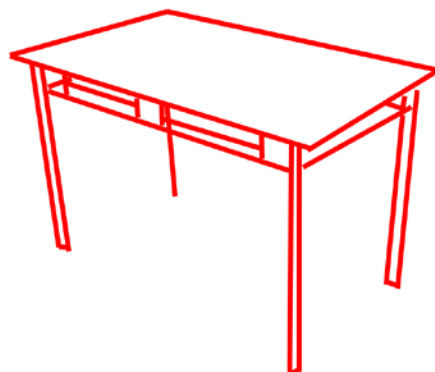

Ref. 80001

8430080800016