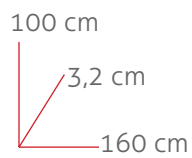

KIT
closet

Ref. 106

 8430080101069

85/51 cm

CLOSETNORTE

Ref. 113

 8430080101137

Cabecero