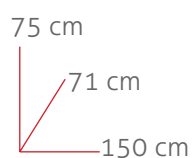

50 cm

100 cm

Mesa Óscar

Ref. 75011
Wengué

Ref. 75011
Maple (Cerezo)

Ref. 15002
Cherry

 8430080151026

Ref. 15004
Rojo