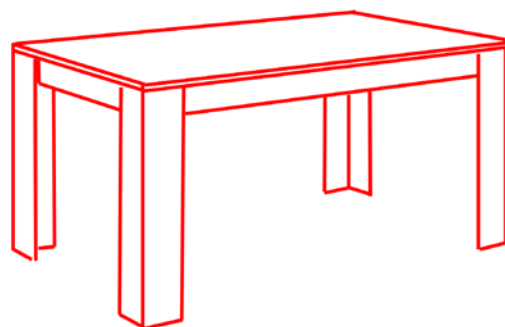

Mesa Deyssi

AcabadoWengué

KIT
closet

Ref. 402
Wengué

75 cm
90 cm
150 cm

CLOSETNORTE

Ref. 70401
Naranja

 8430080704017