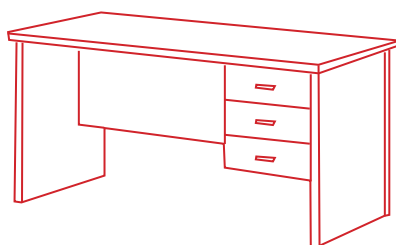

50 cm

100 cm

Mesa Óscar

Ref. 75011
Wengué

Ref. 75011
Maple (Cerezo)

Ref. 15002
Cherry

 8430080151026

Ref. 15004
Rojo