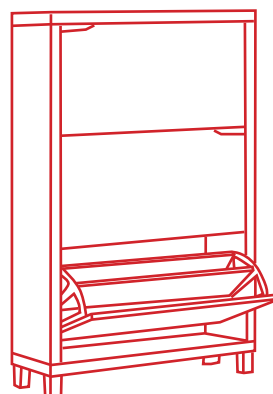

119 cm
24 cm
79 cm