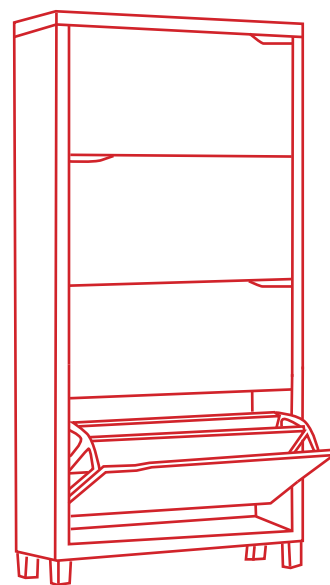

Ref. 65004

8430080652042