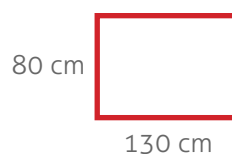

8430080251030

Ácido
Ref. 215002