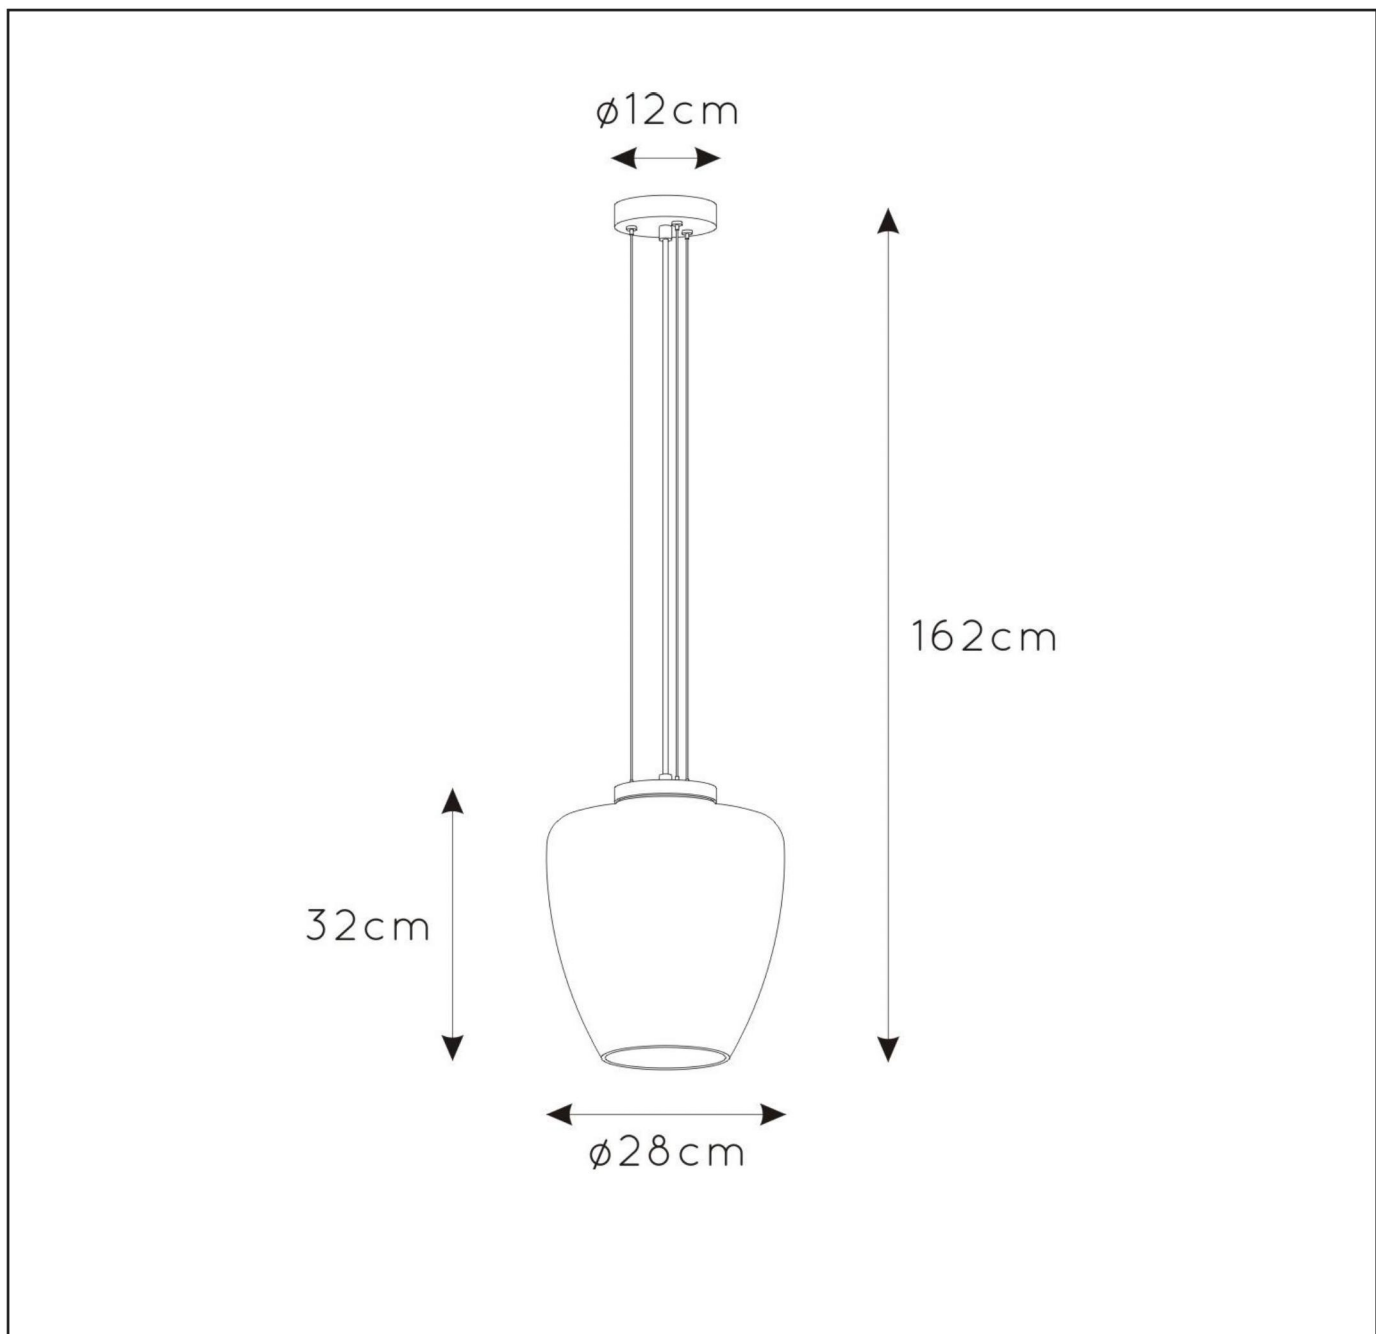

LUCIDE

TECHNICAL DRAWING & DIMENSIONS

FLORIEN

item number : 30473/28/62
EAN code : 5411212302359
item number : 30473/28/65
EAN code : 5411212302366

For more specifications, dimensions please visit

www.lucide.com