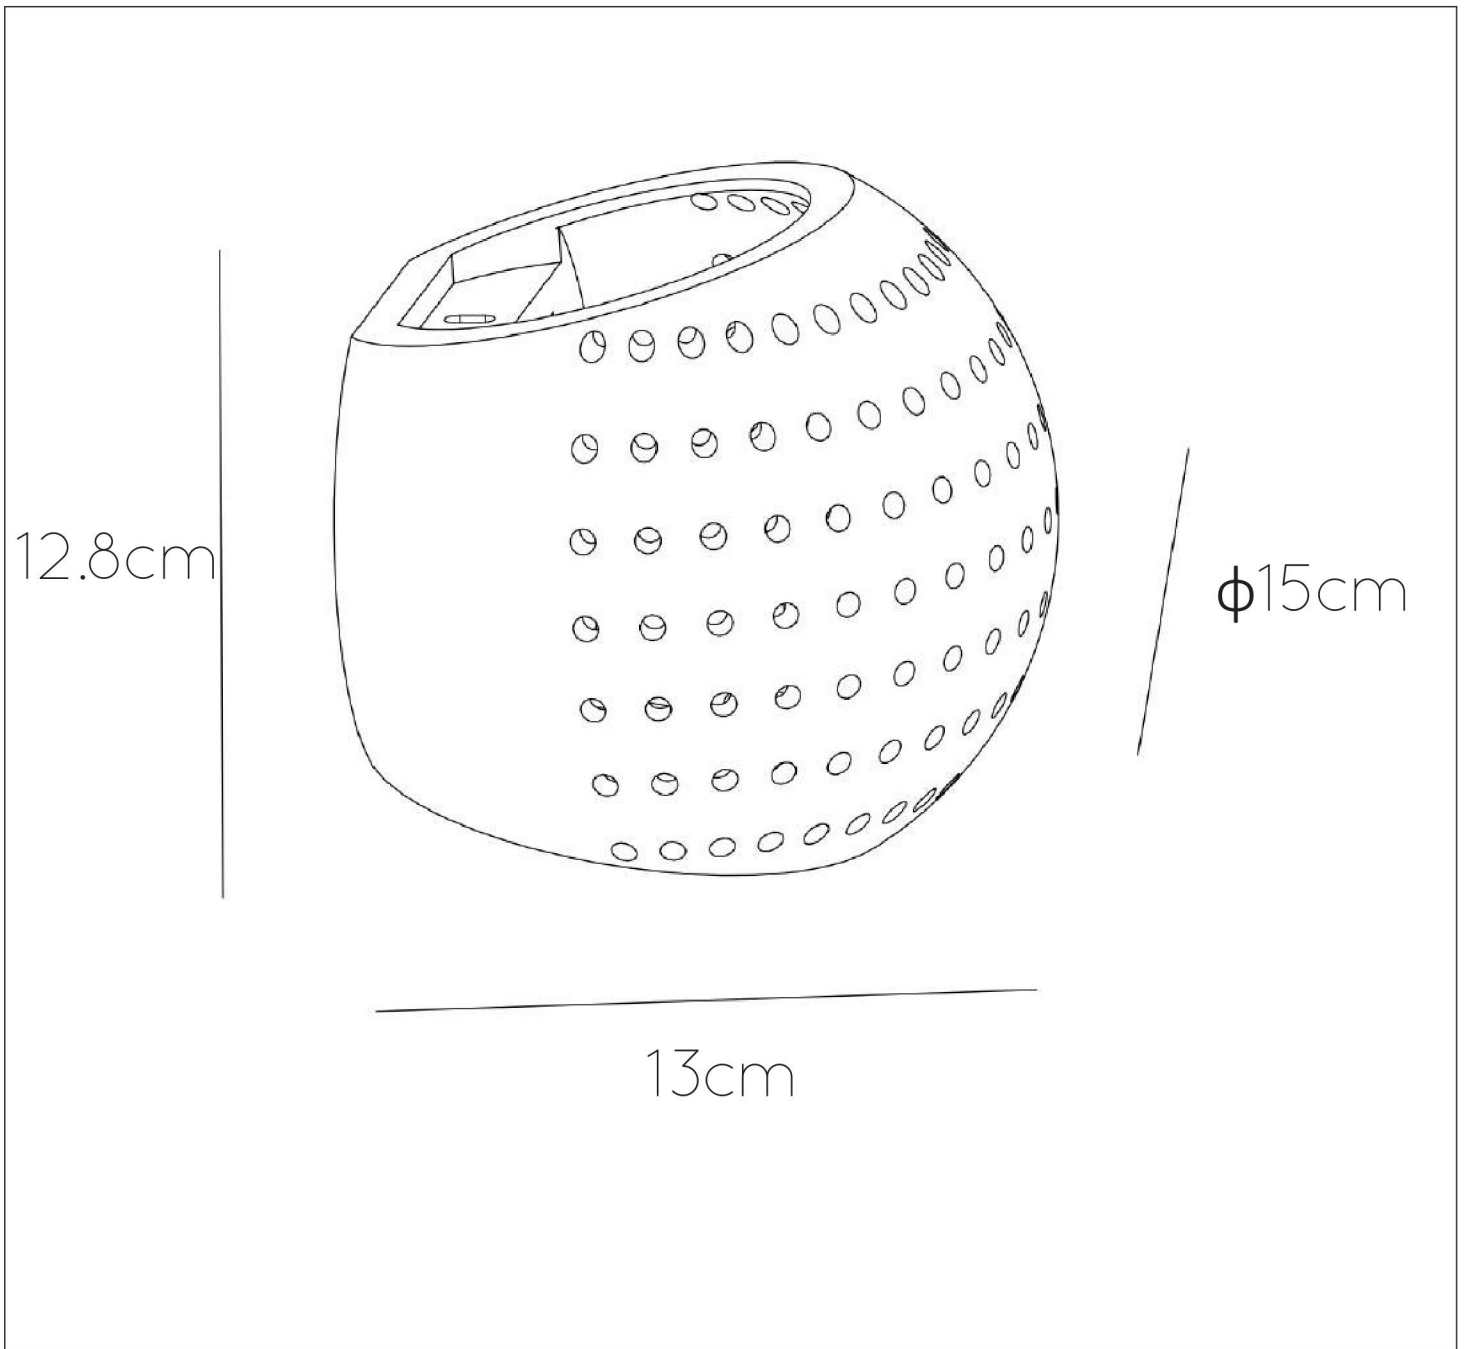

GIPSY

Item number : 35203/13/31

EAN code : 5411212351418

For more specifications, dimensions please visit

www.lucide.com