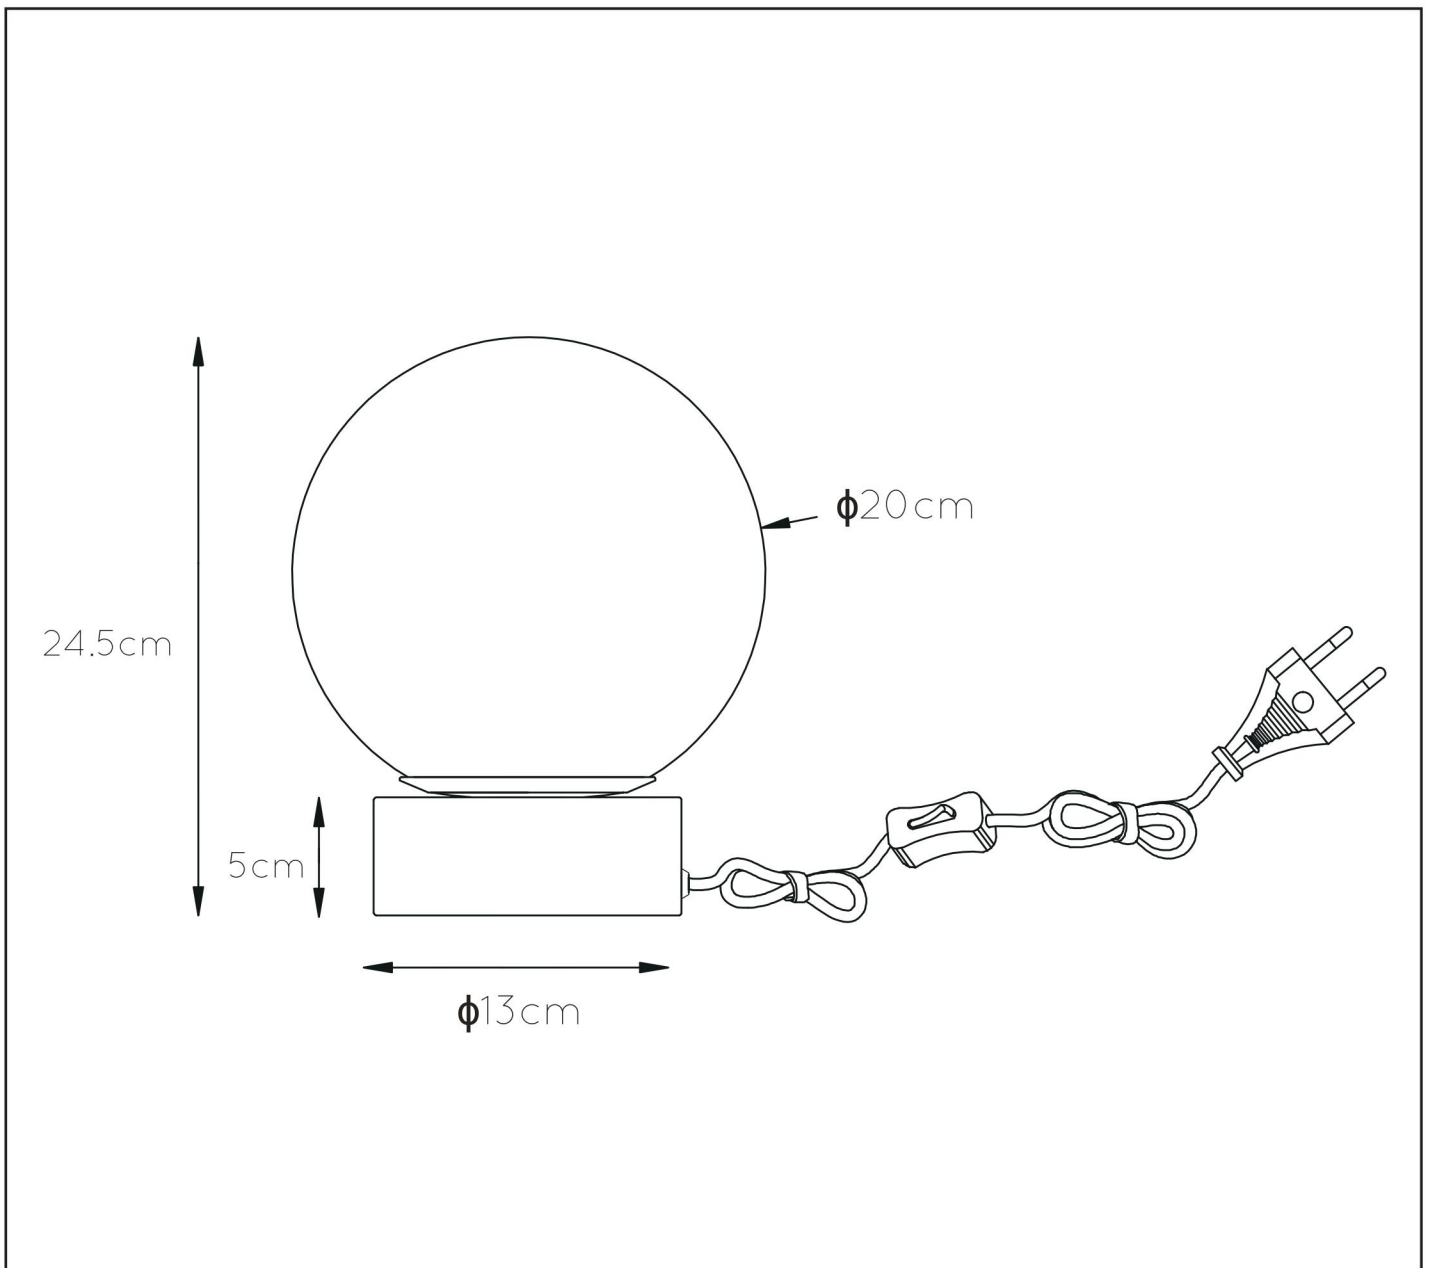

JORIT

Item number : 45563/20/65

EAN code : 5411212450609

For more specifications, dimensions please visit
www.lucide.com