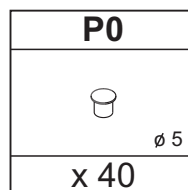

Model A

Model B

PLUG : 230V~50Hz
 Max. 220V
 Max. 10A
 Max. 2200W

LIGHTING
 Model C1

Model C

PLUG : 230V~50Hz
 Max. 220V
 Max. 10A
 Max. 2200W

LIGHTING
 Model C2

01.