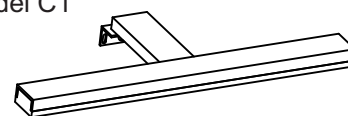

Model A

Model B

PLUG : 230V~50Hz
 Max. 220V
 Max. 10A
 Max. 2200W

LIGHTING
 Model C1

Model C

PLUG : 230V~50Hz
 Max. 220V
 Max. 10A
 Max. 2200W

LIGHTING
 Model C2

01.

Model C

Model C

Model B, C

02.

Model C

LIGHTING
Model C1

x1

UP 3,5x16