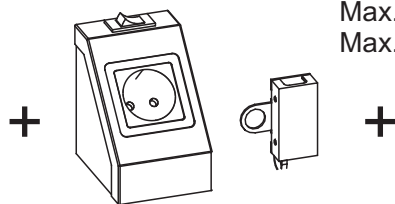

Model A

Model B

PLUG : 230V~50Hz
 Max. 220V
 Max. 10A
 Max. 2200W

LIGHTING
 Model C1

Model C

PLUG : 230V~50Hz
 Max. 220V
 Max. 10A
 Max. 2200W

LIGHTING
 Model C2

01.