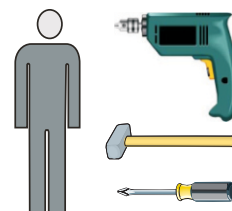

Model A

Model B

PLUG : 230V~50Hz
 Max. 220V
 Max. 10A
 Max. 2200W

LIGHTING
 Model C1

Model C

PLUG : 230V~50Hz
 Max. 220V
 Max. 10A
 Max. 2200W

LIGHTING
 Model C2

01.