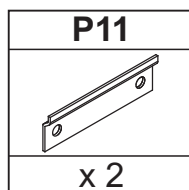

Model A

Model B

PLUG : 230V~50Hz
 Max. 220V
 Max. 10A
 Max. 2200W

LIGHTING
 Model C1

Model C

PLUG : 230V~50Hz
 Max. 220V
 Max. 10A
 Max. 2200W

LIGHTING
 Model C2

01.

Model C

Model C

Model B, C

02.

Model C

LIGHTING
Model C1

x1

UP 3,5x16

UP 3,5x16
x2

04.

05.

06.

07.