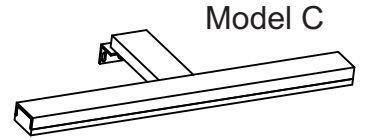

Model A

Model B

PLUG : 230V~50Hz
 Max. 220V
 Max. 10A
 Max. 2200W

LIGHTING
 Model C1

Model C

PLUG : 230V~50Hz
 Max. 220V
 Max. 10A
 Max. 2200W

LIGHTING
 Model C2

01.

Model C

Model C

Model B, C

02.

Model C

LIGHTING
Model C1

x1

UP 3,5x16