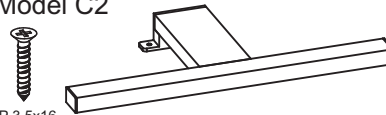

Model A

Model B

PLUG : 230V~50Hz
 Max. 220V
 Max. 10A
 Max. 2200W

LIGHTING
 Model C1

Model C

PLUG : 230V~50Hz
 Max. 220V
 Max. 10A
 Max. 2200W

LIGHTING
 Model C2

01.

Model C

Model C

Model B, C

02.

Model C

LIGHTING
Model C1

x1

UP 3,5x16

x2

UP 3,5x10

x2

UP 3,5x10

UP 3,5x16

03.

Model C

LIGHTING
Model C2