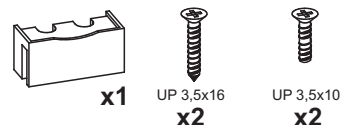

Model A

Model B

PLUG : 230V~50Hz
 Max. 220V
 Max. 10A
 Max. 2200W

LIGHTING
 Model C1

Model C

PLUG : 230V~50Hz
 Max. 220V
 Max. 10A
 Max. 2200W

LIGHTING
 Model C2

01.

Model C

Model C

Model B, C

02.

Model C

LIGHTING
Model C1

x1

UP 3,5x16