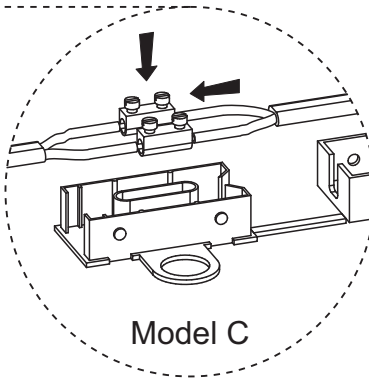

Model A

Model B

PLUG : 230V~50Hz
 Max. 220V
 Max. 10A
 Max. 2200W

LIGHTING
 Model C1

Model C

PLUG : 230V~50Hz
 Max. 220V
 Max. 10A
 Max. 2200W

LIGHTING
 Model C2

01.

Model C

Model C

Model B, C

02.

Model C

LIGHTING
Model C1

x1

UP 3,5x16

x2

UP 3,5x10

x2

UP 3,5x10

UP 3,5x16

03.

Model C

LIGHTING
Model C2

UP 3,5x16
x2

04.

05.

06.

07.