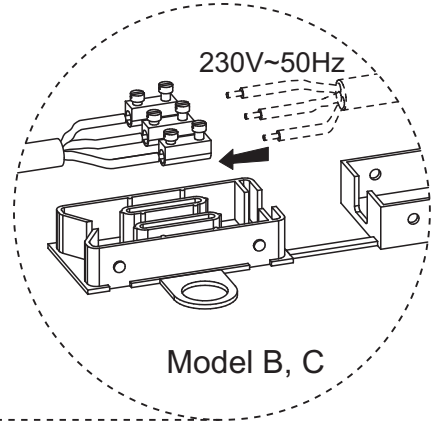

Model A

Model B

PLUG : 230V~50Hz
 Max. 220V
 Max. 10A
 Max. 2200W

LIGHTING
 Model C1

Model C

PLUG : 230V~50Hz
 Max. 220V
 Max. 10A
 Max. 2200W

LIGHTING
 Model C2

01.

Model C

Model C

Model B, C

02.

Model C

LIGHTING
Model C1

x1

UP 3,5x16