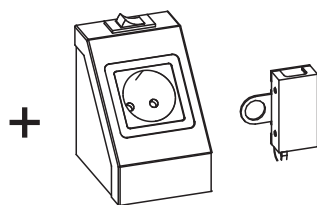

Model A

Model B

PLUG : 230V~50Hz
 Max. 220V
 Max. 10A
 Max. 2200W

LIGHTING
 Model C1

Model C

PLUG : 230V~50Hz
 Max. 220V
 Max. 10A
 Max. 2200W

LIGHTING
 Model C2

01.