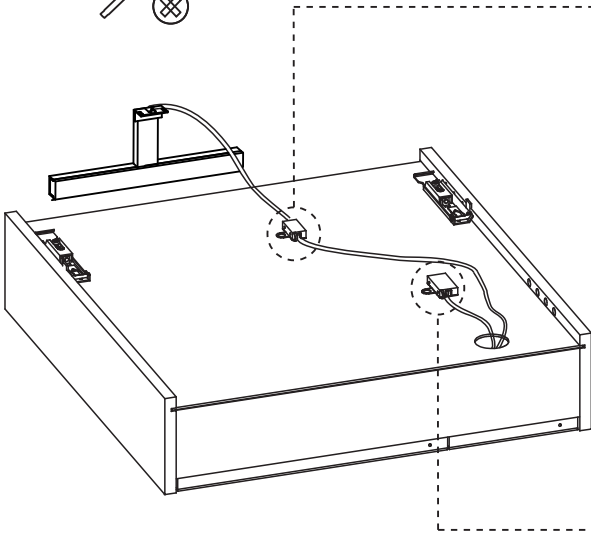

Model A

Model B

PLUG : 230V~50Hz
 Max. 220V
 Max. 10A
 Max. 2200W

LIGHTING
 Model C1

Model C

PLUG : 230V~50Hz
 Max. 220V
 Max. 10A
 Max. 2200W

LIGHTING
 Model C2

01.

Model C

Model C

Model B, C

02.

Model C

LIGHTING
Model C1

x1

UP 3,5x16