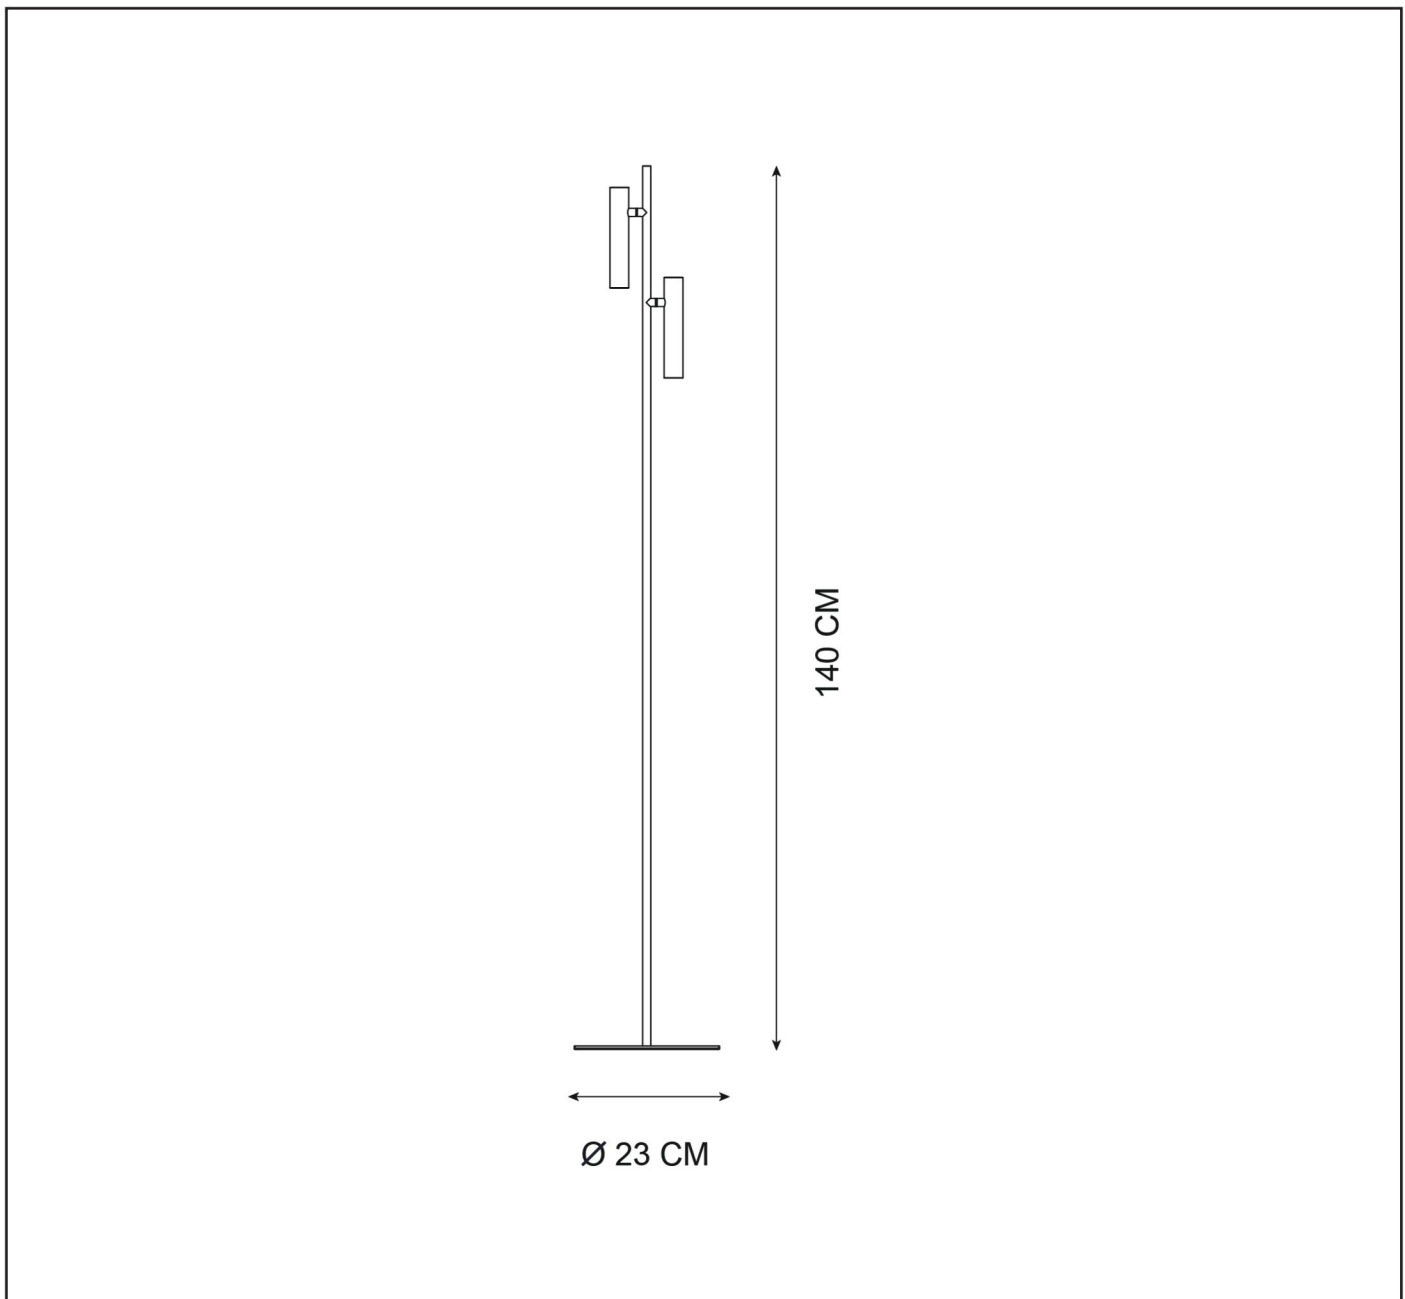

# PHILON

Item number : 79781/10/30  
EAN code : 5411212791702

For more specifications, dimensions please visit  
[www.lucide.com](http://www.lucide.com)