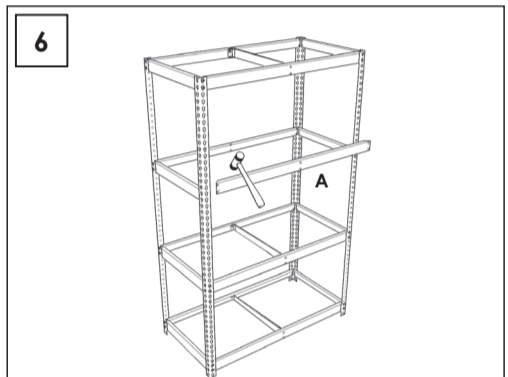

On-line instructions: www.instructionsrack.com/simontaller

www.simonrack.com • www.simonrack.com • www.simonrack.com • www.simonrack.com