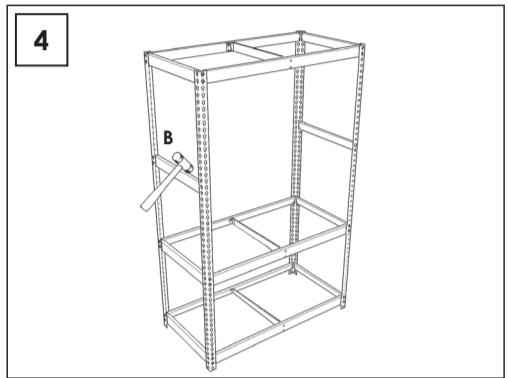

On-line instructions: www.instructionsrack.com/simontaller

www.simonrack.com • www.simonrack.com • www.simonrack.com • www.simonrack.com