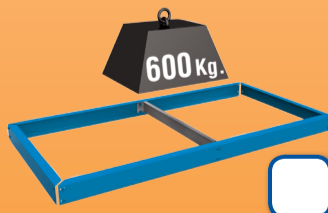

SIMONFORTE EA 1806

Additional Shelf

180 x 60 cm.

NOT INCLUDED:

5 min.

On-line instructions: www.instructionsrack.com/simontaller

MADE IN SPAIN

www.simonrack.com