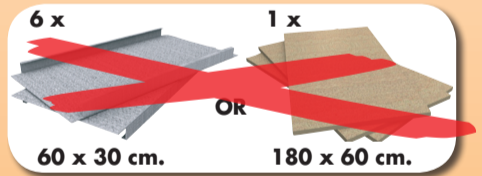

SIMONFORTE EA 1806

Additional Shelf

180 x 60 cm.

NOT INCLUDED:

5 min.

On-line instructions: www.instructionsrack.com/simontaller

MADE IN SPAIN

www.simonrack.com