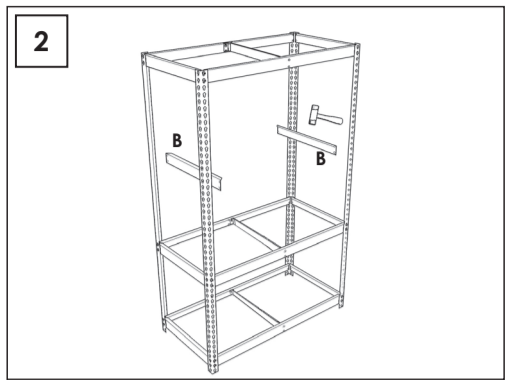

On-line instructions: www.instructionsrack.com/simontaller

www.simonrack.com • www.simonrack.com • www.simonrack.com • www.simonrack.com