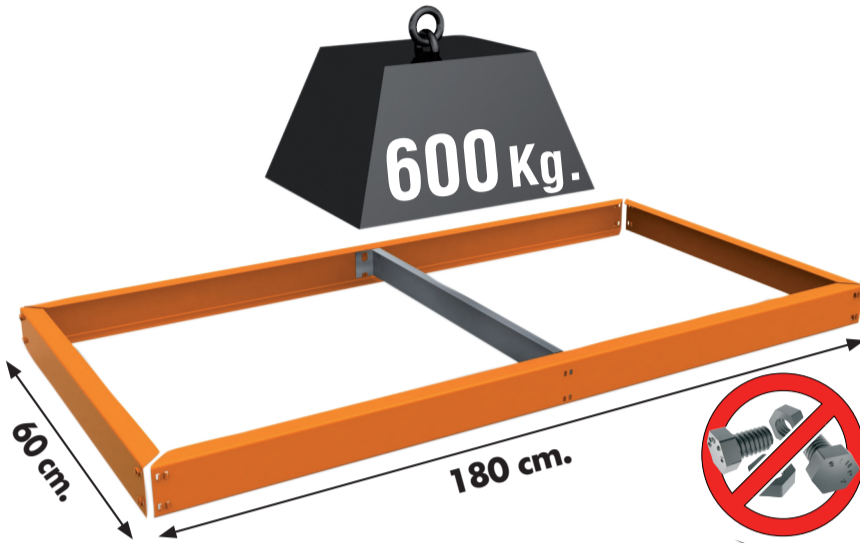

SIMONFORTE EA 1806

Additional Shelf

180 x 60 cm.

NOT INCLUDED:

5 min.

On-line instructions: www.instructionsrack.com/simontaller

MADE IN SPAIN

www.simonrack.com