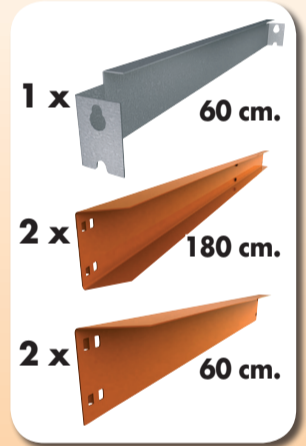

SIMONFORTE EA 1806

Additional Shelf

180 x 60 cm.

NOT INCLUDED:

5 min.

On-line instructions: www.instructionsrack.com/simontaller

MADE IN SPAIN

www.simonrack.com