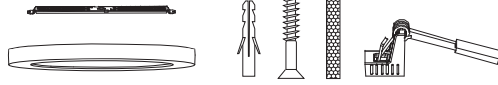

Safety Instructions

1, 2, 3, 4, 5, 6, 7, 8, 12, 15,
16, 17, 18, 19, 20, 24, 28,
33, 34

Info

www.paulmann.com

Paulmann Licht GmbH
Quezinger Feld 2
31832 Springe
Germany

www.paulmann.com

Art.-Nr: 953.89
953.90

953.89 225mm
953.90 330mm

(+MA326) PTJ 07/20

Incl.

A

7mm
14mm

Nr. 3, 4, 5, 6 off

B1

Safety Instructions Nr. 3, 4, 5, 6, 7, 8 off

Twist On

B2

953.89: 50-180mm
953.90: 50-260mm

Nr. 4, 5, 7 off

Slidable Spring

B2

Twist On

on