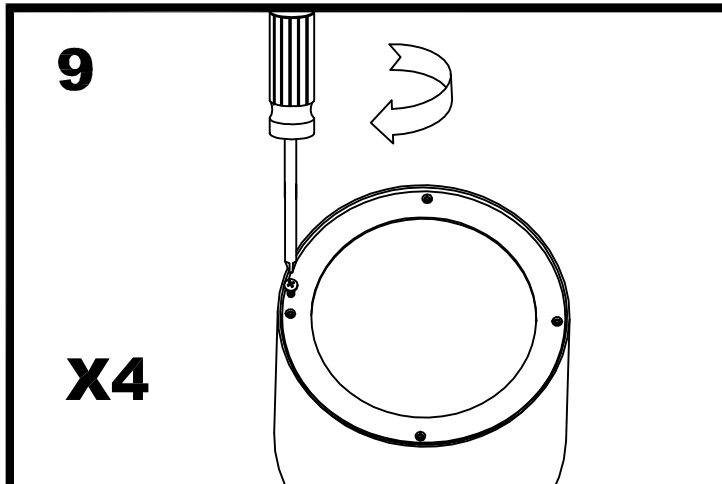

LED S-C4

30-4393

L max: 135mm / W max: 23W

Recommend TWIST OSRAM 23w

LED S-C4

ON

OK

ON