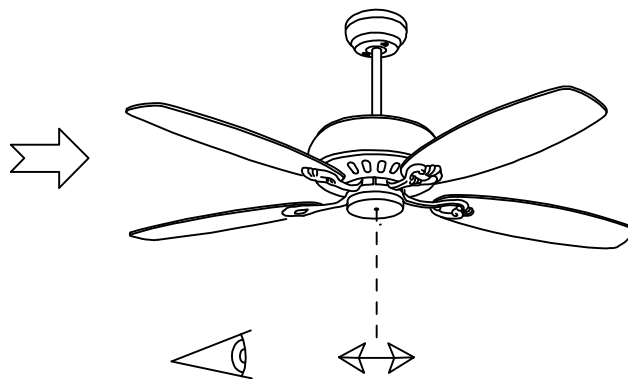

LED S-C4

30-4393

L max: 135mm / W max: 23W

Recommend TWIST OSRAM 23w

LED S-C4

ON

OK

ON