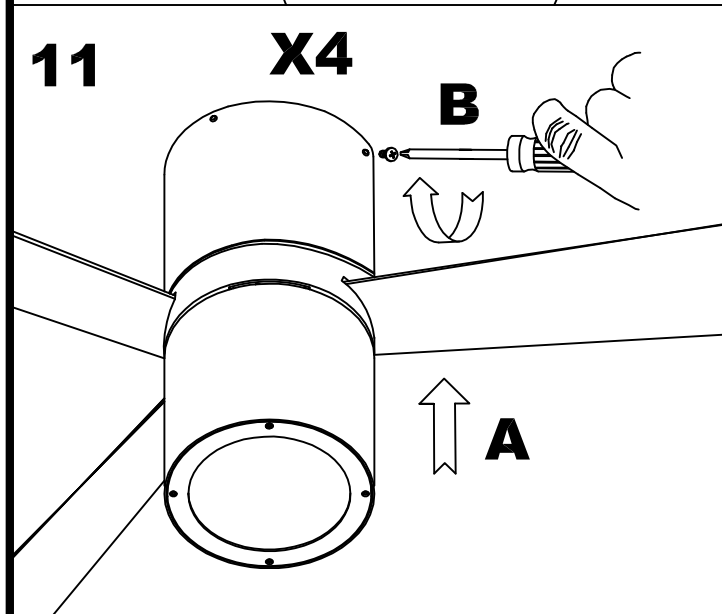

LED S-C4

30-4393

L max: 135mm / W max: 23W

Recommend TWIST OSRAM 23w

LED S-C4

ON

OK

ON