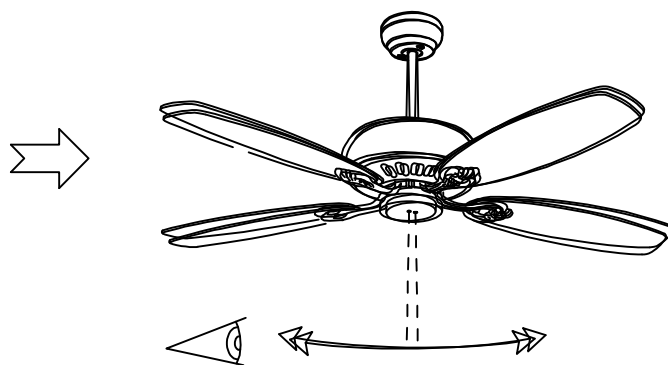

LED S-C4

30-4393

L max: 135mm / W max: 23W

Recommend TWIST OSRAM 23w

LED S-C4

ON

OK

ON