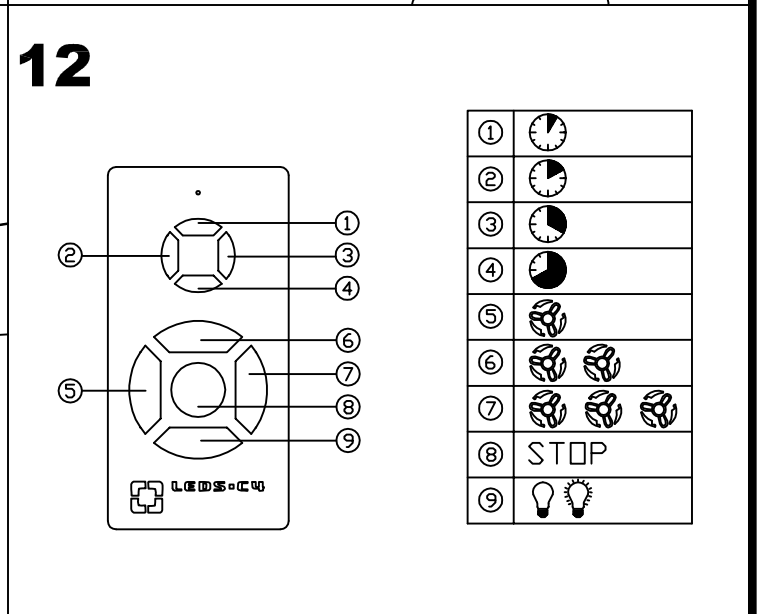

LED S-C4

30-4393

L max: 135mm / W max: 23W

Recommend TWIST OSRAM 23w

LED S-C4

ON

OK

ON