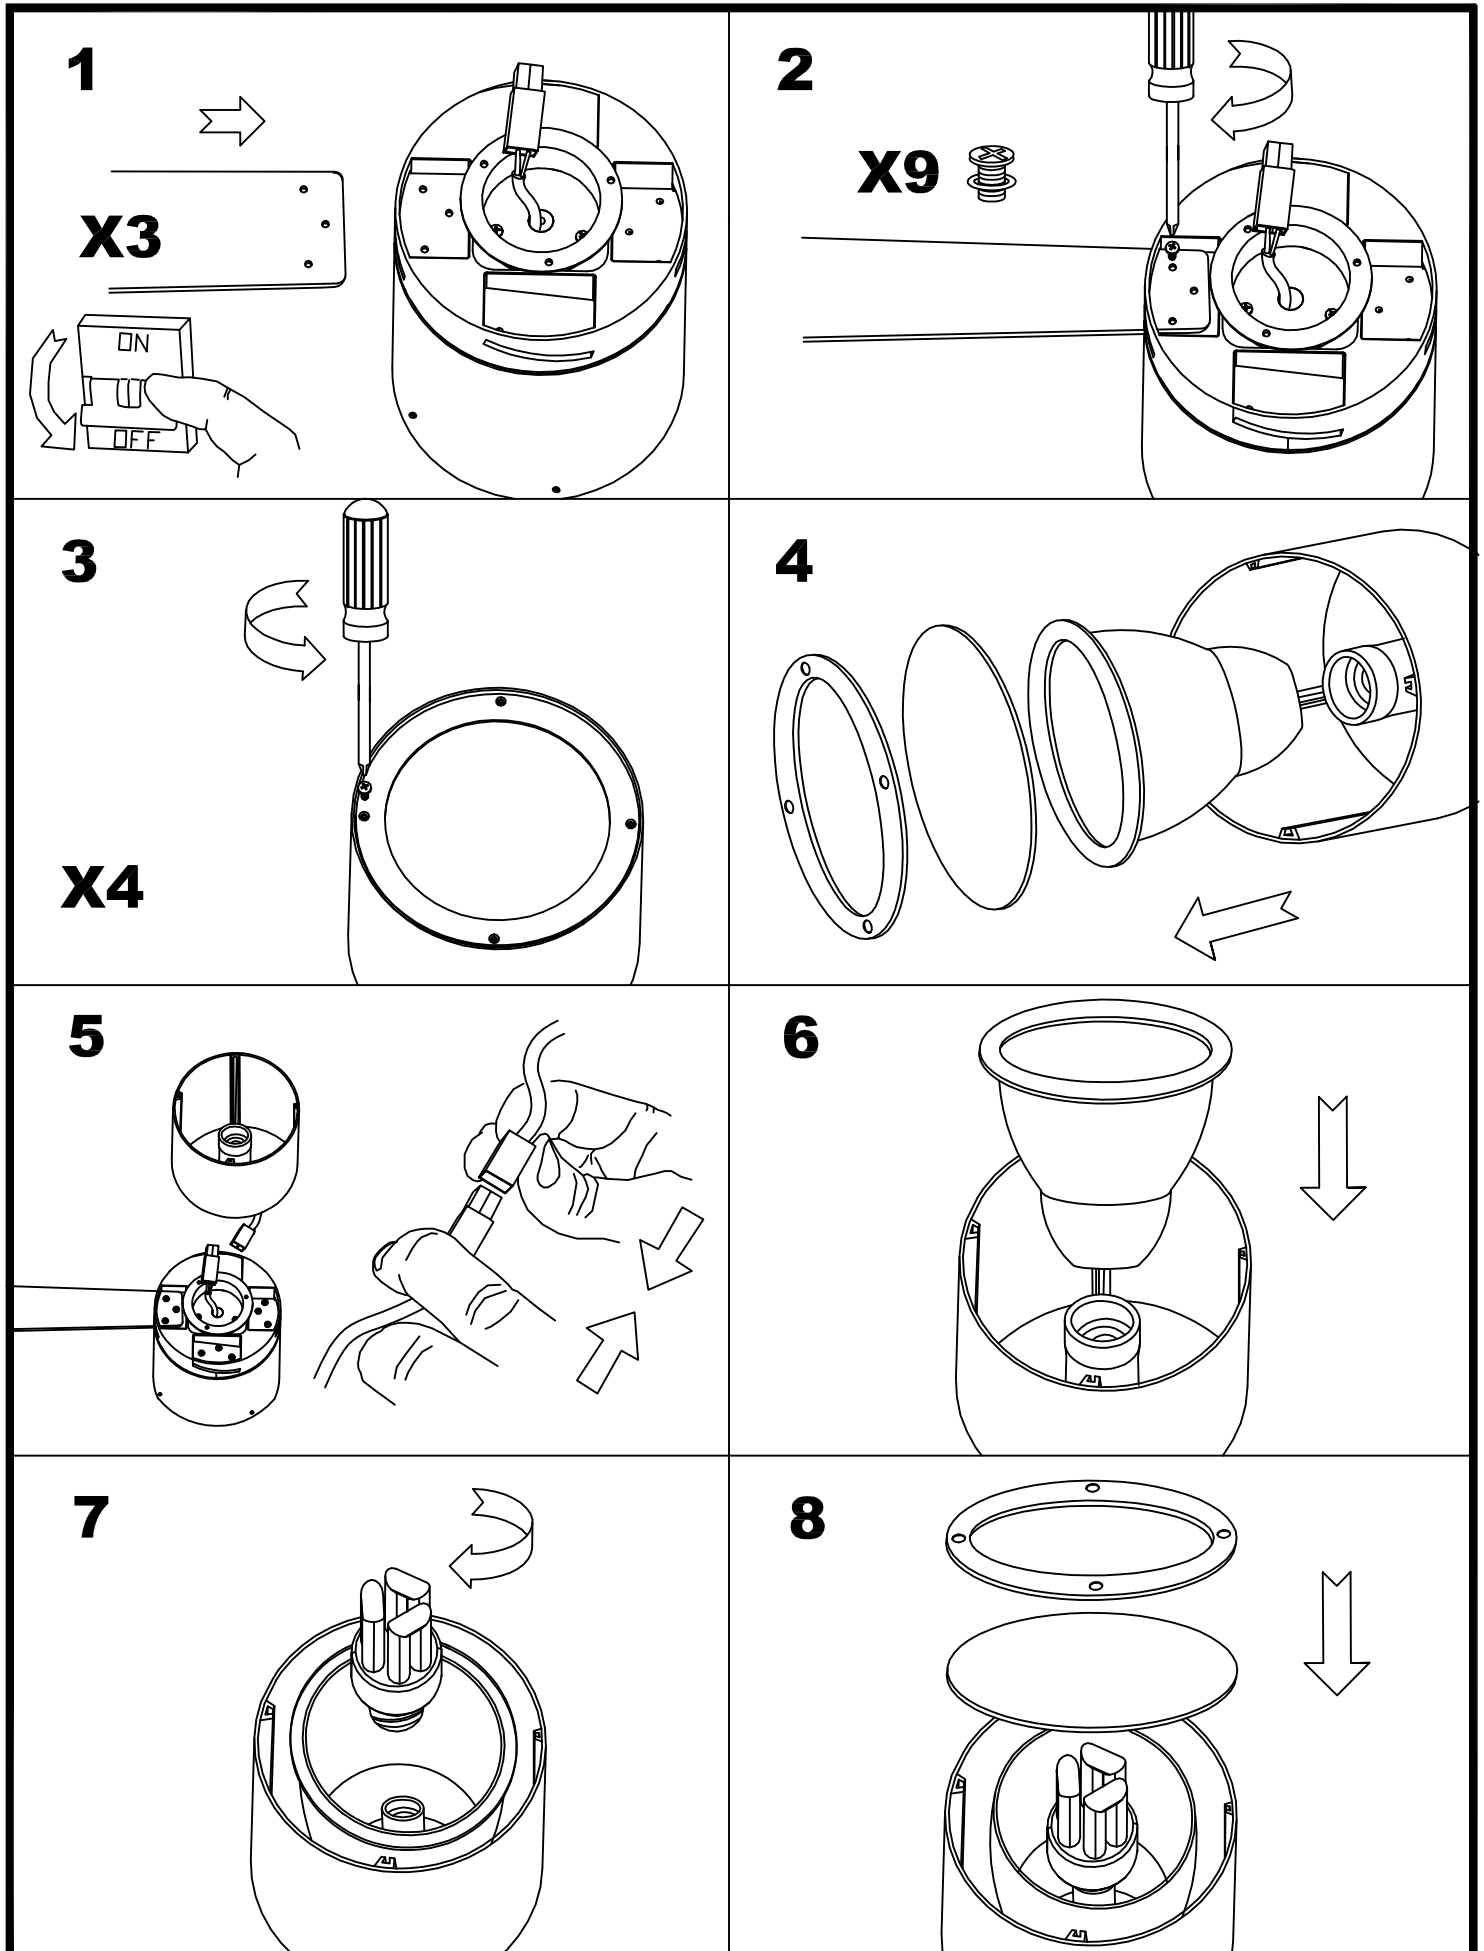

LED S-C4

30-4393

L max: 135mm / W max: 23W

Recommend TWIST OSRAM 23w

LED S-C4

ON

OK

ON