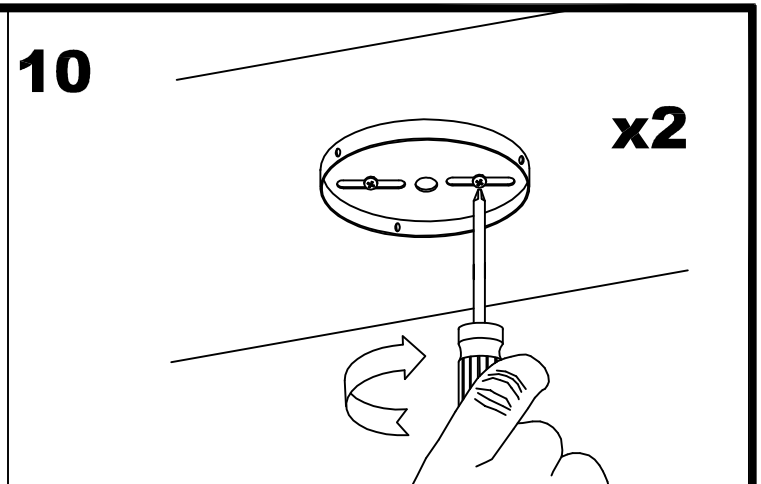

LED S-C4

30-4393

L max: 135mm / W max: 23W

Recommend TWIST OSRAM 23w

LED S-C4

ON

OK

ON